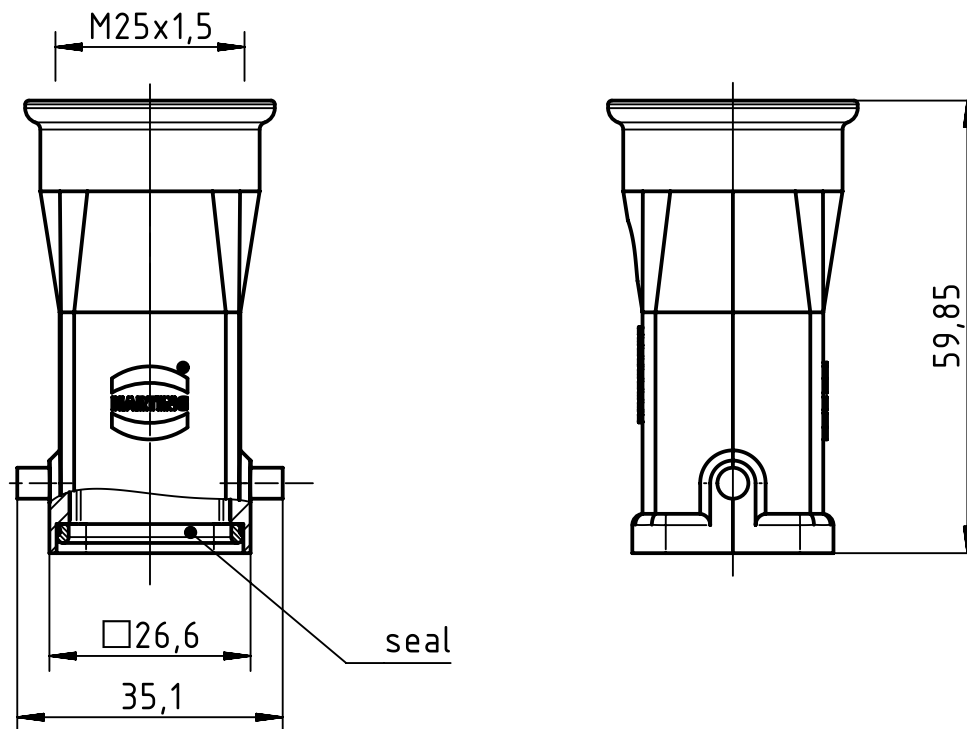

1 2 3 4 5 6

A

B

C

D

	All rights reserved Department EL PD - DE	Created by MOELLERLI		Inspected by FERDERERA		Standardisation TIEMANNA		Date 2016-01-26		State Final Release	
		Title Han 3A-HTE-M25 PC grey w. seal								Doc-Key / ECM-Nr. 100609513/UGD/001/B 500000099781	
HARTING Electric GmbH & Co. KG D-32339 Espelkamp		Type TB		Number 19 20 003 0433				Rev. B		Page 1/1	