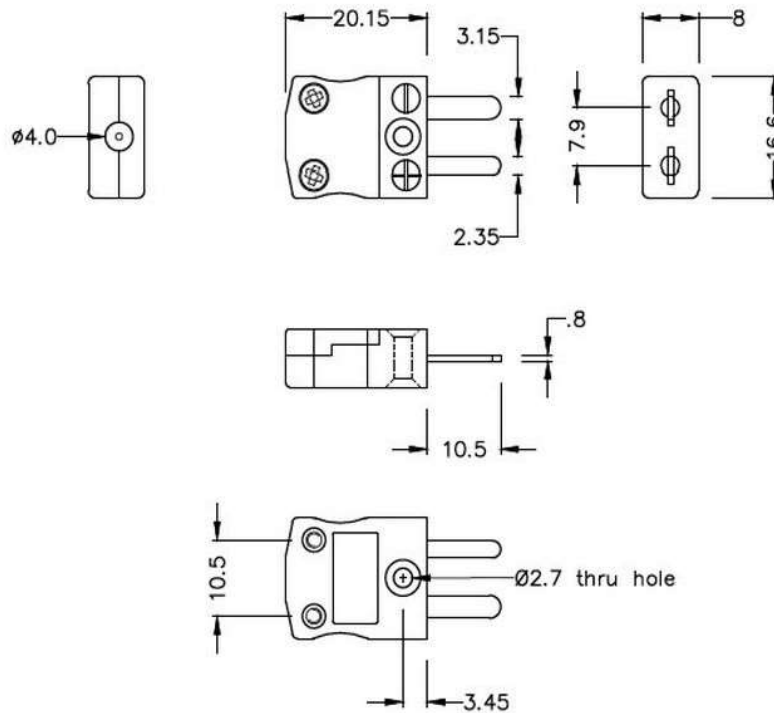

Miniature in-line Plug

(dimensions in mm)

Specifications

General Description	Ideal for general purpose use. Contacts are polarised to ensure correct connection.
Thermocouple Type	E IEC
Connector Type	Plug
Connector Size	Miniature
Colour	Violet
Max. Temperature	220°C
Pins	Flat Pins
+Positive Contact	Nickel Chromium
-Negative Contact	Copper Nickel
Standards Met	BS EN 50212:1997. RoHS

Ordering Information

Thermocouple Type	Colour Code	Size	Style	Manufacturers Number	Farnell order Number
E	IEC	Miniature	Plug	IM-E-M	2347019