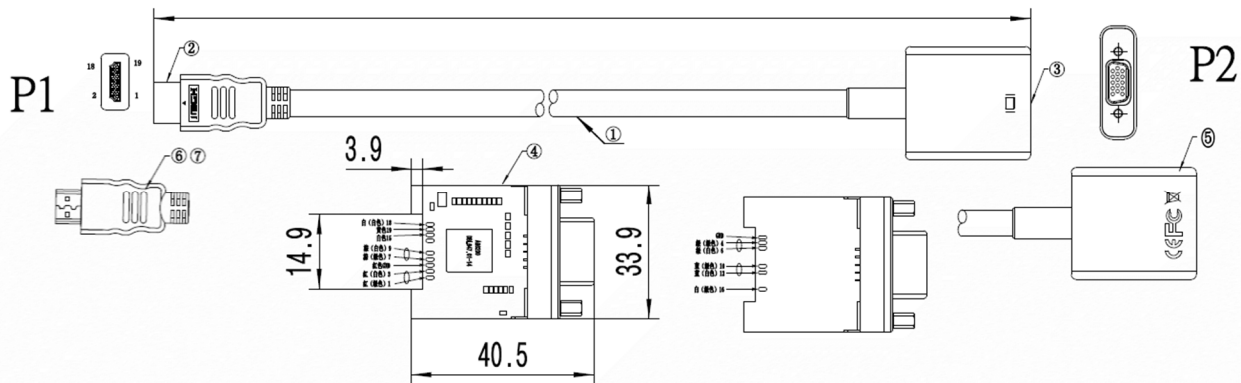

## RS PRO Active HDMI to VGA Adapter

Stock number: 182-8478

EN

The RSPRO HDMI to VGA adapter is an active convertor which uses a chipset to convert the digital HDMI signal on your Laptop/Desktop etc to an analogue SVGA signal on your display.

The SVGA shell is made of black ABS and the cable and HDMI hood is made from black PVC. The HDMI connector has gold plated connections, while the SVGA connector has nickel connections.

The cable length of this adapter is approximately 16cm and total length approximately 25cm.

⑦	45P PVC COLOR:Black
⑥	PE white diaphanous
⑤	Shell,ABS/Black,RoHS
④	IC:AG6200 DBL647.01-14
③	VGA female nickel plating
②	HDMI male gold plating
①	(30AWG*1P+AL)*4+30AWG*5C+AL+D+B OD:5.8MM BLACK

RoHS / REACH / CE