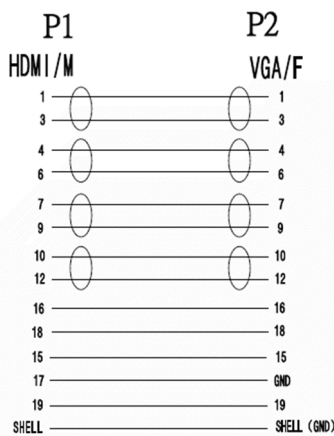

## RS PRO Active HDMI to VGA Adapter

Stock number: 182-8478

EN

The RSPRO HDMI to VGA adapter is an active convertor which uses a chipset to convert the digital HDMI signal on your Laptop/Desktop etc to an analogue SVGA signal on your display.

The SVGA shell is made of black ABS and the cable and HDMI hood is made from black PVC. The HDMI connector has gold plated connections, while the SVGA connector has nickel connections.

The cable length of this adapter is approximately 16cm and total length approximately 25cm.