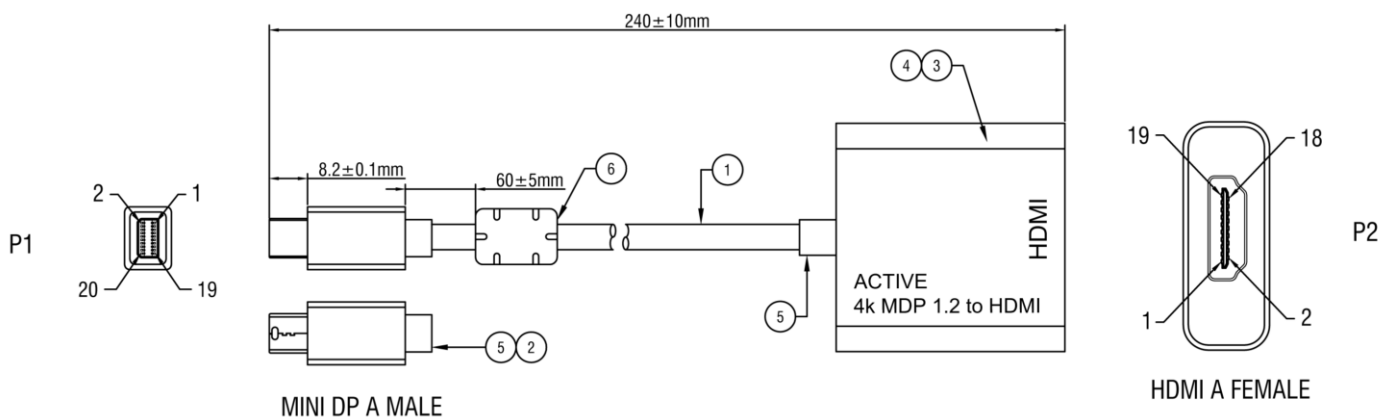

Datasheet

RS PRO 24cm Active Mini DisplayPort to HDMI Adapter

Stock number: 2369127

EN

The Mini DisplayPort to HDMI cable adapter will allow you to connect a high-definition monitor, projector or LCD TV to a MacBook, Laptop or graphics card with a Mini DisplayPort connection.

Mini DisplayPort Version 1.2 allow a greater resolution of 4k allowing the connection of multiple displays.

6	FERRITE CORE SIZE: 9.8*13.5*6.35mm
5	45P PVC BLACK
4	HDMI A FEMALE BLACK ASSEMBLY SHELL
3	HDMI A FEMALE (BLACK INSULATION GOLD PLATED)+PCB'A
2	MINI DP MALE (WHITE INSULATION GOLD PLATED)
1	UL20276(32#*1P+D+AL/MY)*5C+AL+B OD:5.0mm BLACK COLOR PVC JACKET
NUMBER	PRODUCT SPECIFICATIONS