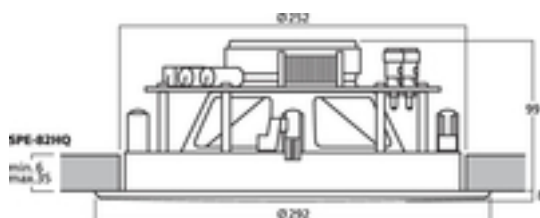

SPE-82HQ - Loudspeaker

Hi-fi wall and ceiling speaker, 50 W, 8 Ohm

- 2-way version with coaxial dome tweeter
- 20 cm (8") bass speaker with waveguide and 25 mm (1") silk dome
- Excellent sound characteristics
- Stylish flush fit protective metal grille with slim plastic frame
- Protective grille magnetically attached to the speaker front
- For a wall thickness/ceiling thickness from 6 to 35 mm

Technical Data

Frequency range	: 30-20,000 Hz
Resonant frequency (fs)	: 40 Hz
Music power (P _{MAX})	: 100 W
Power rating (P _{RMS})	: -
Sensitivity	: 89 dB/W/m
Mounting cutout	: Ø 252 mm
Mounting depth	: 97 mm
Dimensions	: Ø 295 mm x 100 mm
Weight	: 1.8 kg