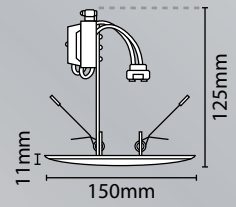

Eterna CR80 Range

 This luminaire is compatible with bulbs of the energy classes:

A++
A+
A
B
C
D
E

874/2012 

MAINS / LOW VOLTAGE CEILING DOWNLIGHT CONVERTERS

- This luminaire is compatible with bulbs of the energy classes: A++ to E
- Fitting is rated at 50W max
- Pressed steel construction
- Supplied with ceramic GU10 & GU5.3 lampholders
- Hole cut out 70-140mm: replaces a wide range of outdated downlights
- Shallow profile: neat, unobtrusive solution
- Converts traditional mains R50, R64 and R80 downlight and eyeball dimensions to modern GU10 or low voltage lighting: allows use of modern light source without expensive repairs & decoration
- M.O.M: 5 / O.P.Q: 40

Code	Colour	Wattage	IP Rating
CR80BS	Polished Brass	50W Max	IP20
CR80CR	Polished Chrome		
CR80SN	Brushed Nickel		
CR80WH	White		