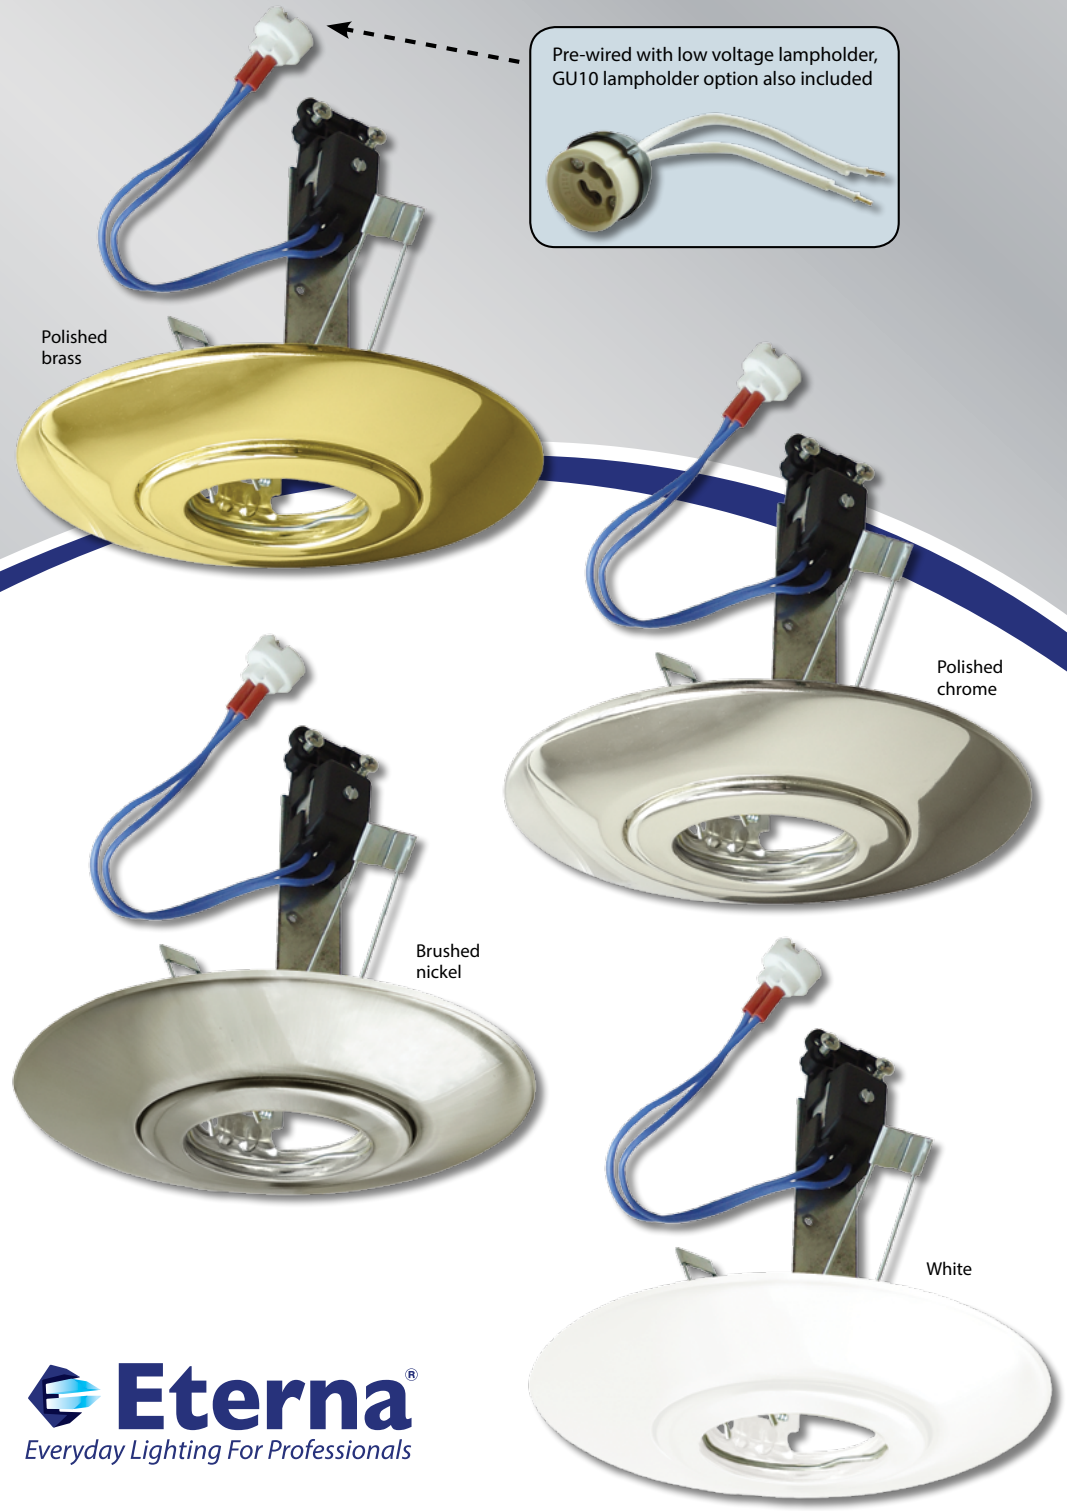

Eterna CR80 Range

 This luminaire is compatible with bulbs of the energy classes:

A++
A+
A
B
C
D
E

874/2012 

MAINS / LOW VOLTAGE CEILING DOWNLIGHT CONVERTERS

- This luminaire is compatible with bulbs of the energy classes: A++ to E
- Fitting is rated at 50W max
- Pressed steel construction
- Supplied with ceramic GU10 & GU5.3 lampholders
- Hole cut out 70-140mm: replaces a wide range of outdated downlights
- Shallow profile: neat, unobtrusive solution
- Converts traditional mains R50, R64 and R80 downlight and eyeball dimensions to modern GU10 or low voltage lighting: allows use of modern light source without expensive repairs & decoration
- M.O.M: 5 / O.P.Q: 40

Code	Colour	Wattage	IP Rating
CR80BS	Polished Brass	50W Max	IP20
CR80CR	Polished Chrome		
CR80SN	Brushed Nickel		
CR80WH	White		