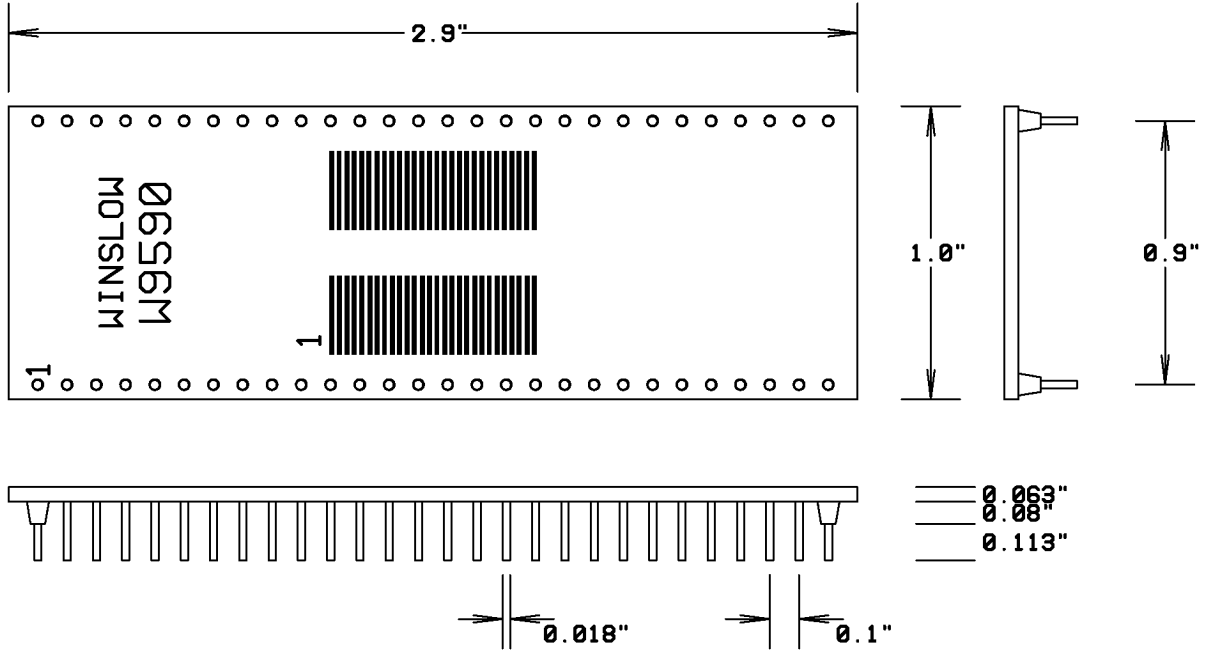

# WINSLOW INTERNATIONAL W9590 SSOP - DIP ADAPTER

## ADAPTER DIMENSIONS

## PAD LAYOUT