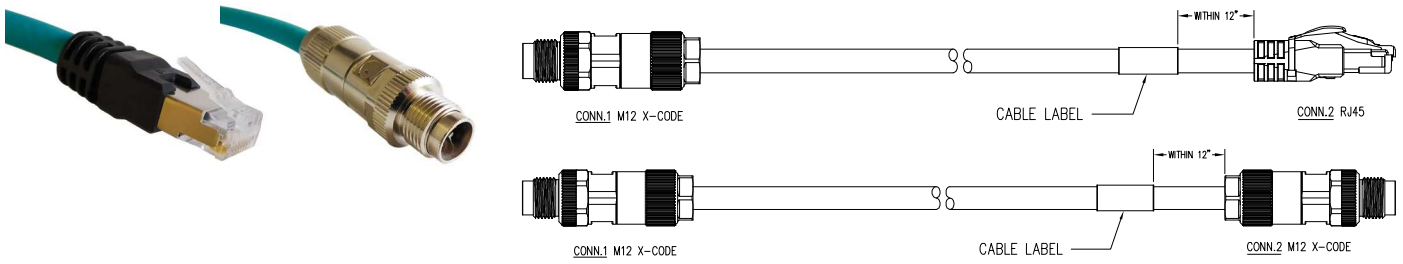

M12 X-Code Cable Assemblies

Description

Bel's M12 X-Code cable assemblies are available in both M12 X-Code male to M12 X-Code male and M12 X-Code male to an over molded RJ45 male plug. M12 X-Code cable assemblies provide reliable connections with a high performance in industrial environments for Modbus, Ethernet, PROFINET and EtherCAT. These cable assemblies are made with TPE cable jacket to add to their robust nature. Bel offers both Cat5e and Cat6a performance options that can deliver up to 10 gigabit Ethernet. These cable assemblies allow for quick and reliable connections in industrial environments.