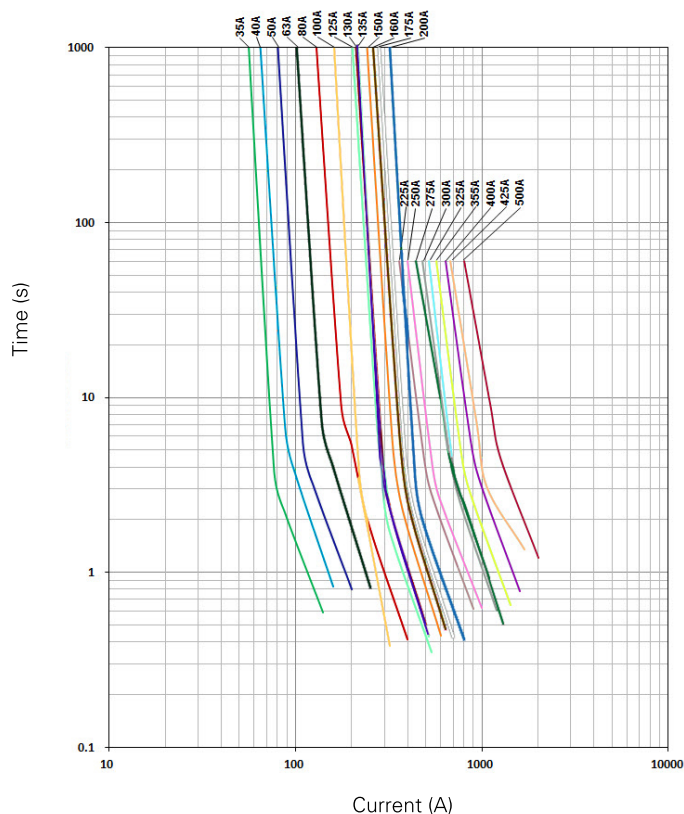

FUSE STRIP with housing

Rated 48 V

Time-Current Characteristic

FI = 1.00 (max. operating current: $1.0 \times I_{rat}$ at 23°C)

% of Rating	Opening Time Min / Max (s)	
	35-200	225 - 500
150	3,600 s / -	- / -
160	- / -	60 s / -
220	- / 60 s	
250	0.8 s / 10	
400	s 0.20 / 2 s