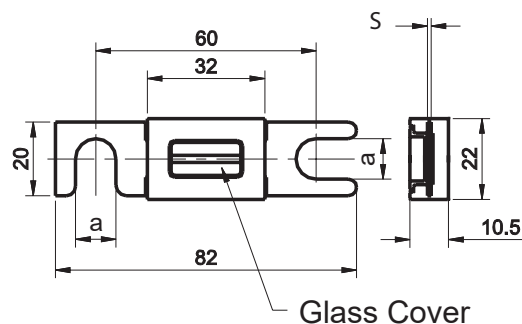

## Ordering Information

Part Number	Package Size
157.5701.xxx1	50
157.5917.xxx1	50

## Ratings

Part Number		Current Rating (A)	Typ. Voltage Drop (mV)	Breaking Capacity (VDC/A)	Material Thickness "S" (mm)
a = 11 mm	a = 9 mm*				
157.5701.5351	157.5917.5351	35	125	48/210	0.6
157.5701.5401	–	40	125	48/240	0.6
157.5701.5501	157.5917.5501	50	125	48/300	0.6
157.5701.5631	157.5917.5631	63	125	48/378	0.6
157.5701.5801	157.5917.5801	80	125	48/480	0.6
157.5701.6101	157.5917.6101	100	125	48/600	0.5
157.5701.6121	157.5917.6121	125	125	48/750	0.8
157.5701.6131	–	130	125	48/780	0.8
157.5701.6141	–	135	125	48/810	0.8
157.5701.6151	157.5917.6151	150	125	48/900	0.8
157.5701.6161	157.5917.6161	160	125	48/960	1.0
157.5701.6171	157.5917.6171	175	125	48/1050	1.0
157.5701.6201	157.5917.6201	200	125	48/1200	0.8
157.5701.6231	157.5917.6231	225	125	48/1350	0.5
157.5701.6251	157.5917.6251	250	125	48/1500	0.5
157.5701.6271	157.5917.6281	275	125	48/1650	0.8
157.5701.6301	–	300	125	48/1800	0.8
157.5701.6331	157.5917.6331	325	125	48/1950	0.8
157.5701.6351	157.5917.6351	355	125	48/2130	0.8
157.5701.6401	–	400	125	48/2400	0.8
157.5701.6421	157.5917.6421	425	125	48/2550	1.0
157.5701.6501	157.5917.6501	500	125	48/3000	1.0

## Dimensions

Dimensions in mm. Please refer to the outline drawing for dimensions and tolerances.