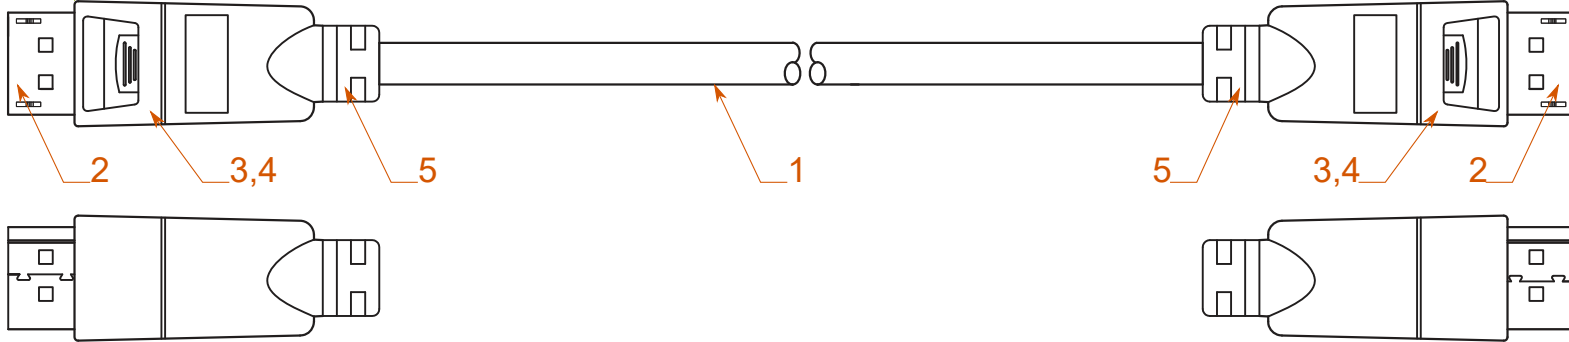

DisplayPort Plug

DisplayPort Plug

$L \pm T$  mm

Pin Assignment

Feature:

Resolution: 3480x2160P @ 60Hz

Specification :

- 1. Cable UL20276, [5P(28AWG)+4C(28AWG)] + ADB, Jacket Color: Black, OD: 7.3mm, LSOH
- 2. Conn. DisplayPort Plug, Conductor: Gold Plated, Shell: Gold Plated
- 3. Hood For DisplayPort Plug, Black ABS
- 4. Inner Molding PE
- 5. Outer Molding Black PVC: 45P

Part No.	Length
11.44.5812	3000±50 mm
11.44.5813	5000±50 mm

Product Name	ROLINE GREEN DisplayPort Cable, v1.4, DP - DP, M/M
Product No.	11.44.5812 / 11.44.5813

Approve	Check	Draw	Design	Rev.	Date	Contents of Change	Design
Allen	Allen	Kuan	Kuan	1			
				2			
				3			

Issue Date : 2021/10/22

Scale 1:1 Unit : mm