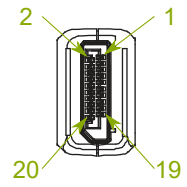

DisplayPort Plug

DisplayPort Plug

$L \pm T$  mm

Pin Assignment

Feature:

Resolution: 3480x2160P @ 60Hz

Specification :

- 1. Cable UL20276, [5P(28AWG)+4C(28AWG)] + ADB, Jacket Color: Black, OD: 7.3mm, LSOH
- 2. Conn. DisplayPort Plug, Conductor: Gold Plated, Shell: Gold Plated
- 3. Hood For DisplayPort Plug, Black ABS
- 4. Inner Molding PE
- 5. Outer Molding Black PVC: 45P

Part No.	Length
11.44.5812	3000±50 mm
11.44.5813	5000±50 mm

Product Name	ROLINE GREEN DisplayPort Cable, v1.4, DP - DP, M/M
Product No.	11.44.5812 / 11.44.5813

Approve	Check	Draw	Design	Rev.	Date	Contents of Change	Design
Allen	Allen	Kuan	Kuan	1			
				2			
				3			

Issue Date : 2021/10/22

Scale 1:1 Unit : mm