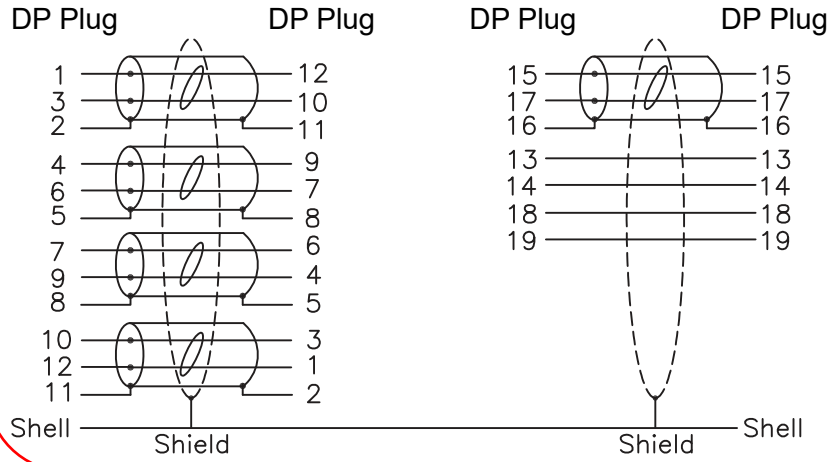

DisplayPort Plug

DisplayPort Plug

$L \pm T$  mm

Pin Assignment

Feature:

Resolution: 3480x2160P @ 60Hz

Specification :

- 1. Cable UL20276, [5P(28AWG)+4C(28AWG)] + ADB, Jacket Color: Black, OD: 7.3mm, LSOH
- 2. Conn. DisplayPort Plug, Conductor: Gold Plated, Shell: Gold Plated
- 3. Hood For DisplayPort Plug, Black ABS
- 4. Inner Molding PE
- 5. Outer Molding Black PVC: 45P

Part No.	Length
11.44.5812	3000±50 mm
11.44.5813	5000±50 mm

Product Name	ROLINE GREEN DisplayPort Cable, v1.4, DP - DP, M/M
Product No.	11.44.5812 / 11.44.5813

Approve	Check	Draw	Design	Rev.	Date	Contents of Change	Design
Allen	Allen	Kuan	Kuan	1			
				2			
				3			

Issue Date : 2021/10/22

Scale 1:1 Unit : mm