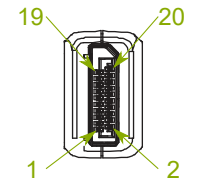

DisplayPort Plug

DisplayPort Plug

$L \pm T$  mm

Pin Assignment

Feature:

Resolution: 3480x2160P @ 60Hz

Specification :

- 1. Cable UL20276, [5P(28AWG)+4C(28AWG)] + ADB, Jacket Color: Black, OD: 7.3mm, LSOH
- 2. Conn. DisplayPort Plug, Conductor: Gold Plated, Shell: Gold Plated
- 3. Hood For DisplayPort Plug, Black ABS
- 4. Inner Molding PE
- 5. Outer Molding Black PVC: 45P

Part No.	Length
11.44.5812	3000±50 mm
11.44.5813	5000±50 mm

Product Name	ROLINE GREEN DisplayPort Cable, v1.4, DP - DP, M/M
Product No.	11.44.5812 / 11.44.5813

Approve	Check	Draw	Design	Rev.	Date	Contents of Change	Design
Allen	Allen	Kuan	Kuan	1			
				2			
				3			

Issue Date : 2021/10/22

Scale 1:1 Unit : mm