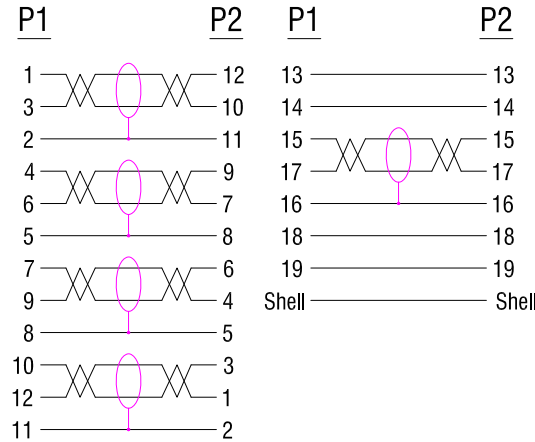

RoHS Compliant

WIRE ADDRESS

Electrical Test:

- 1.100% TEST OPEN SHORT MIS-WIRE.
- 2.CONTACT RESISTANCE:3Ω MAX.
- 3.INSULATION RESISTANCE:5MΩ MIN.
- 4.HI-POT:300V DC/10MS.
- 5.Real Test Passed 3840*2160P 60Hz.
- 6.Real Test Not Twinkling,Double Vision and Decolor.

D	85A TPE BLACK		G	ROLINE GREEN DisplayPort Cable, DP - DP, M/M,5m		
C	DisplayPor 20P MALE BLACK ABS SHELL		G	Item	11.44.5764	
B	DisplayPor 20P MALE(Black Insulator, Nickel Plated)	2	PCS	Draw	<i>Kobe</i> Date: 2021.07.20	
A	UL21445 (28#*1P+DAM)*5+28#*4C+ADB,OD=7.3mm,BLACK TPE JACKET	1	PCS	Approval		
NUMBER	PRODUCT SPECIFICATIONS	Quantity	Unit	Duty	F16	