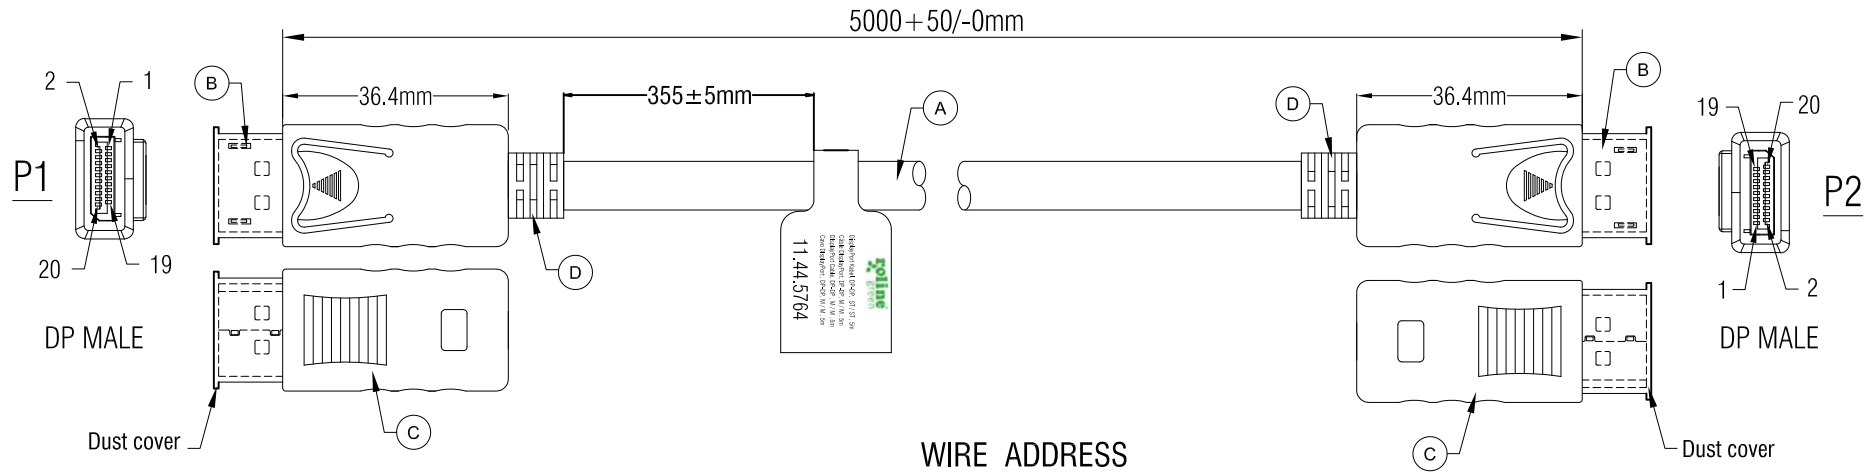

RoHS Compliant

WIRE ADDRESS

Electrical Test:

- 1.100% TEST OPEN SHORT MIS-WIRE.
- 2.CONTACT RESISTANCE:3Ω MAX.
- 3.INSULATION RESISTANCE:5MΩ MIN.
- 4.HI-POT:300V DC/10MS.
- 5.Real Test Passed 3840*2160P 60Hz.
- 6.Real Test Not Twinkling,Double Vision and Decolor.

D	85A TPE BLACK		G	ROLINE GREEN DisplayPort Cable, DP - DP, M/M,5m		
C	DisplayPor 20P MALE BLACK ABS SHELL		G	Item	11.44.5764	
B	DisplayPor 20P MALE(Black Insulator, Nickel Plated)	2	PCS	Draw	<i>Kobe</i> Date: 2021.07.20	
A	UL21445 (28#*1P+DAM)*5+28#*4C+ADB,OD=7.3mm,BLACK TPE JACKET	1	PCS	Approval		
NUMBER	PRODUCT SPECIFICATIONS	Quantity	Unit	Duty	F16	