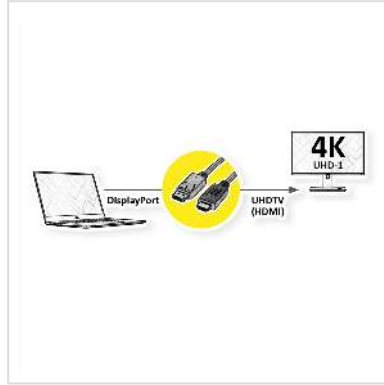

ROLINE DisplayPort Cable, DP - UHDTV, M/M, black, 10 m

Product No.	11.04.5777
Manufacturer	ROLINE
Manufacturer No.	11.04.5777
EAN (single piece)	7630049619210

roline
Designed for Professionals

4K

DisplayPort to UHDTV cable for transferring content from your graphics card (DisplayPort) to your TV (UHDTV) - with a quality of up to 3840x2160 @60Hz, incl. audio transmission!

- HDTV is the standard for digital video transmission in the TV/multimedia sector for e. g.: Connection of a TV set with HDMI interface to a player with DisplayPort connection.
- Cable with one DisplayPort and one HDTV plug.
- Note: A DisplayPort HDTV cable can only be used in one direction: the DisplayPort connector can only be used on the data source side (e. g. graphics card).

Technical specifications

Manufacturer	ROLINE
Product group	Cable
Product type	DP UHDTV cable
Colour	black
Length	10 m
Transfer quality	DisplayPort v1.2

Max. resolution	3840 x 2160 @60Hz (4K, UHD-1)
side 1 connector	DisplayPort Stecker
side 2 connector	UHDTV M
Side 1 Connector Type	DisplayPort
Side 1 Connector Gender	Male
Side 2 Connector Type	UHDTV
Side 2 Connector Gender	Male
Area of application	External
Cable shielding	Screened
Weight	646.6 g
Height of packaging (single piece)	50 mm
Width of packaging (single piece)	200 mm
Depth of packaging (single piece)	200 mm
Package weight (single piece)	0.25 kg