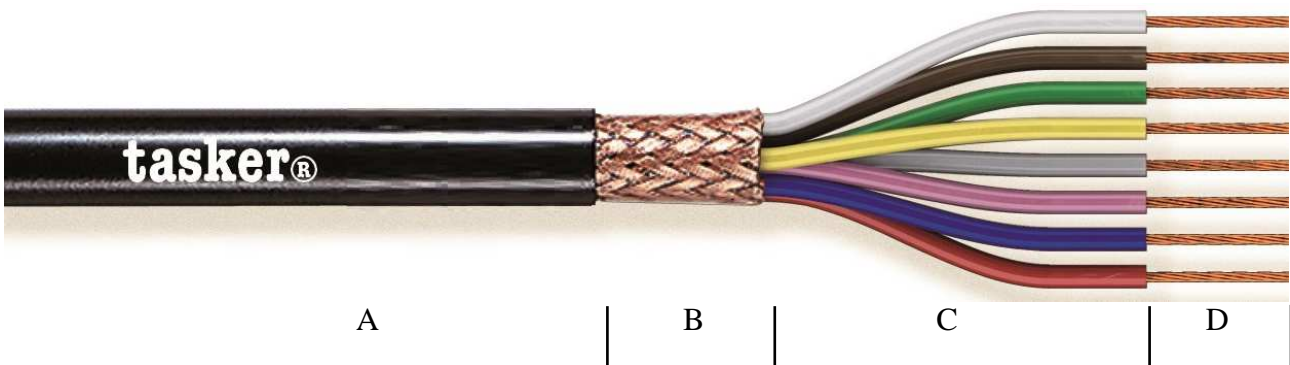

CE **Firestop®** Technical Datasheet **RoHS₃**
tasker® C10025 CPR – 10x0,25 mm²
Braided Shielded Cable

NOTE
CATEGORY
APPLICATIONS

The picture does not represent the real number of conductors
 Braided Conductor Shielded Cable (See Data Network Catalogue)
 Data transmission and Electronics

- A:** Black **Flame Retardant PVC** sheath.
Outer cable diam. Ø 8,80 (±0,20) mm.
- B:** Braided Shielding O.F.C. Red Copper covering 85%.
- C:** Cores Insulation with **Flame Retardant PVC**.
Core color code with DIN 47100 Standards.
Diam. Ø 1,40 (±0,20) mm.
- D:** Stranded O.F.C. Red Copper formation 8x0,20 mm.
Nom. Cross section 10x0,25 mm².