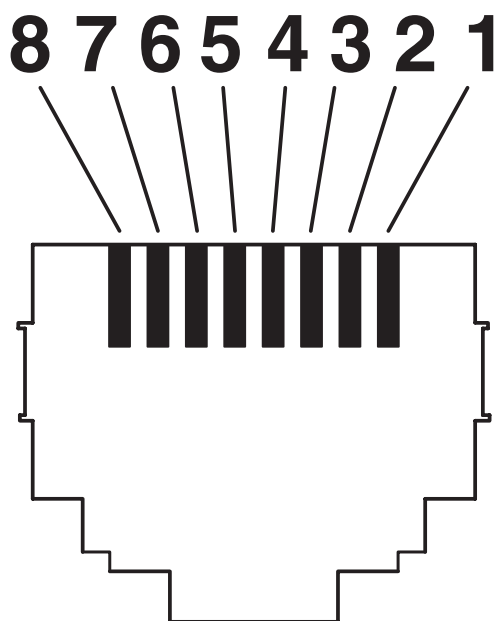

Drawings

Circuit diagram

Dimensional drawing

RJ45 connector, IP20

Network cable - NBC-R4AC/1,0-94Z/R4AC

1403927

<https://www.phoenixcontact.com/gb/products/1403927>

Schematic diagram

Connector pin assignment plug RJ45

Network cable - NBC-R4AC/1,0-94Z/R4AC

1403927

<https://www.phoenixcontact.com/gb/products/1403927>

Approvals

EAC

Approval ID: 19060508

EAC