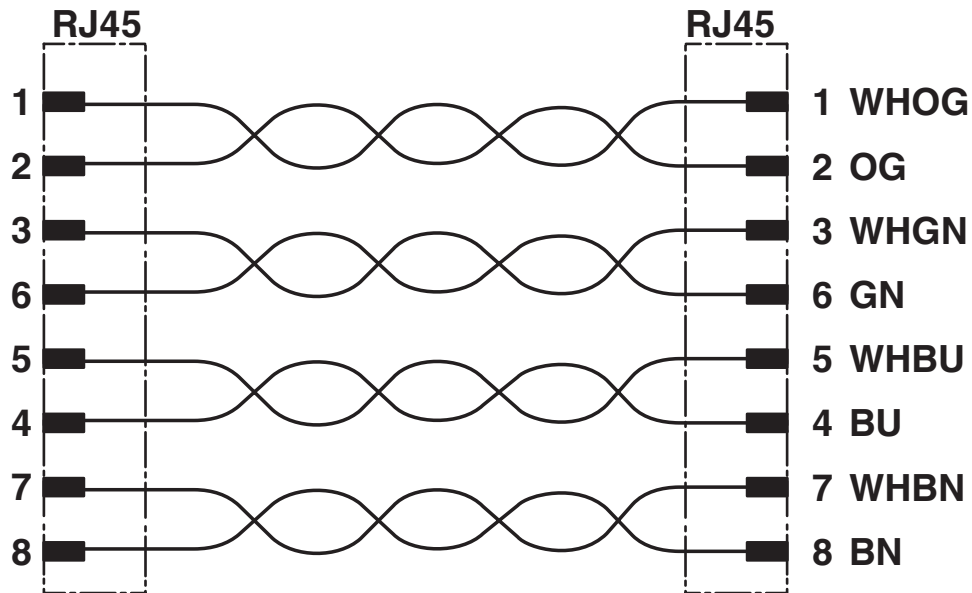

Connection 2

Handle color	gray
Material	CuSn (Contact)
	Ni/Au (Contact surface)
	PC (Contact carriers)
	PA (Housing)
Insertion/withdrawal cycles	≥ 750

Cable / line

Cable length	1.00 m
--------------	--------

Ambient conditions

Degree of protection	IP20
Ambient temperature (operation)	-20 °C ... 70 °C (RJ45 connector)

Network cable - NBC-R4AC/1,0-94Z/R4AC

1403927

<https://www.phoenixcontact.com/gb/products/1403927>

Drawings

Circuit diagram

Dimensional drawing

RJ45 connector, IP20

Network cable - NBC-R4AC/1,0-94Z/R4AC

1403927

<https://www.phoenixcontact.com/gb/products/1403927>

Schematic diagram