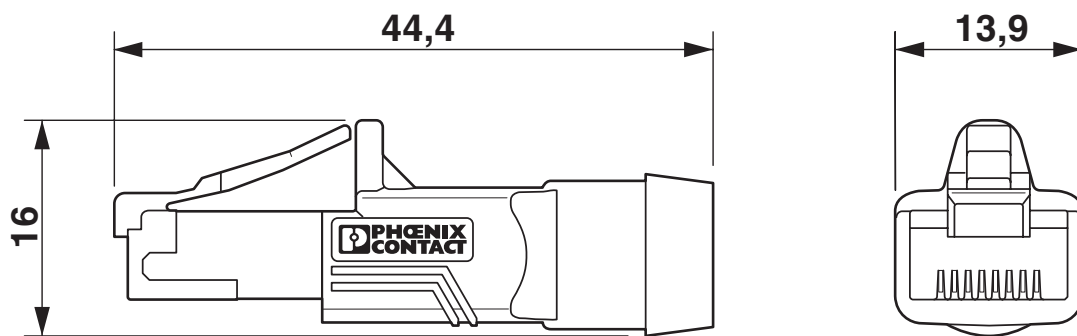

Ambient conditions

Degree of protection	IP20
Ambient temperature (operation)	-20 °C ... 70 °C (RJ45 connector)

Network cable - NBC-R4AC/1,0-94Z/R4AC

1403927

<https://www.phoenixcontact.com/gb/products/1403927>

Drawings

Circuit diagram

Dimensional drawing

RJ45 connector, IP20

Network cable - NBC-R4AC/1,0-94Z/R4AC

1403927

<https://www.phoenixcontact.com/gb/products/1403927>

Schematic diagram