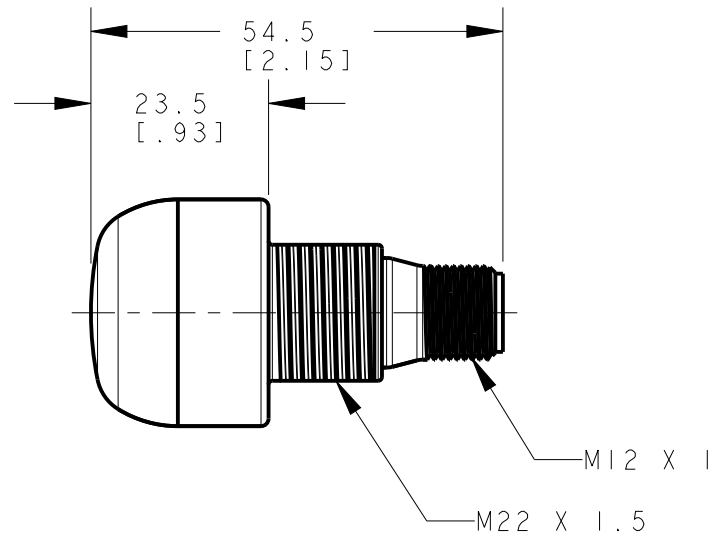

ISOMETRIC VIEW
SCALE 1:1

This drawing is the property of BANNER ENGINEERING CORP. Any use or reproduction, in any form, without prior written permission of Banner is prohibited. © 2015 Banner Engineering Corp.

BANNER ENGINEERING CORP.
www.bannerengineering.com

THIRD ANGLE PROJECTION

TITLE
K30C OD

SIZE B DRAWING NO. **171611** REV. **B**

SCALE 1:1 SHEET 1 OF 1

NOTES:
1. ALL DIMENSIONS ARE MILLIMETERS [INCHES] UNLESS OTHERWISE NOTED.
2. REFER TO "www.bannerengineering.com" FOR ADDITIONAL DATA AND SPECIFICATIONS.