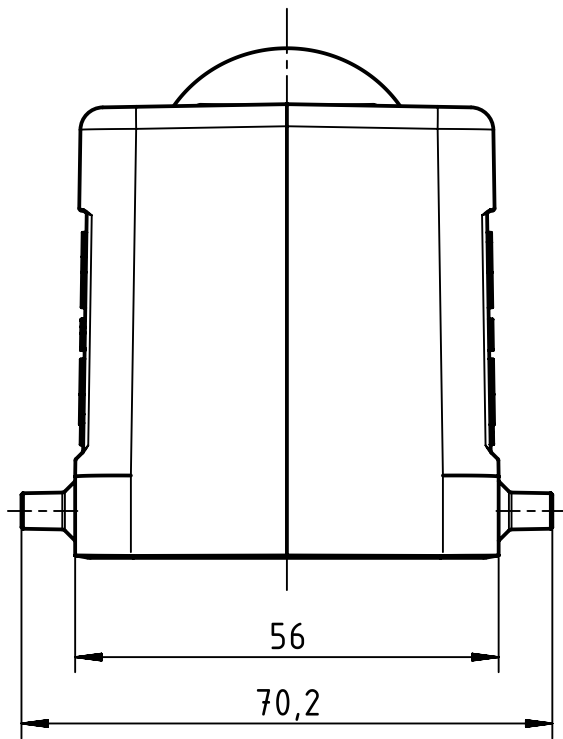

1 2 3 4 5 6

A

B

C

D

	All Dimensions in mm Original Size DIN A4		Scale 1:1	Free size tol.		Ref.		
						Sub.		
	All rights reserved		Created by KHOSROGORJI	Inspected by GERB	Standardisation GARSKE	Date 2019-07-08	State Final Release	
	Department EL PD		Title Han A Hood Side Entry LC 4 Pegs M25				Doc-Key / ECM-Nr. 100091096/UGD/005/C 500000154252	
HARTING Electric GmbH & Co. KG D-32339 Espelkamp			Type TB	Number 19 20 032 1521			Rev. C	Page 1/1