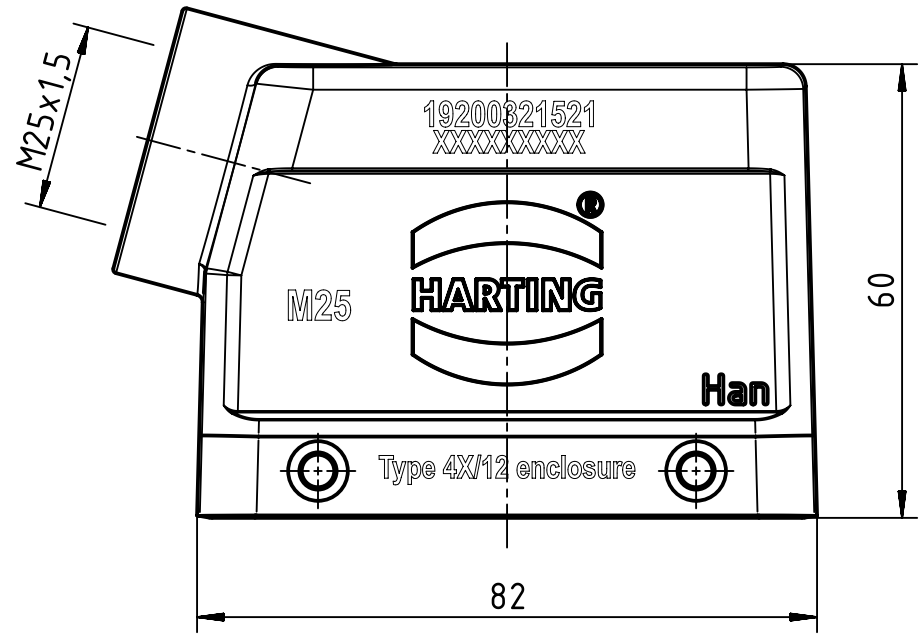

1 2 3 4 5 6

A

B

C

D

	All Dimensions in mm Original Size DIN A4		Scale 1:1	Free size tol.		Ref.		
						Sub.		
	All rights reserved		Created by KHOSROGORJI	Inspected by GERB	Standardisation GARSKE	Date 2019-07-08	State Final Release	
	Department EL PD		Title Han A Hood Side Entry LC 4 Pegs M25				Doc-Key / ECM-Nr. 100091096/UGD/005/C 500000154252	
HARTING Electric GmbH & Co. KG D-32339 Espelkamp			Type TB	Number 19 20 032 1521			Rev. C	Page 1/1