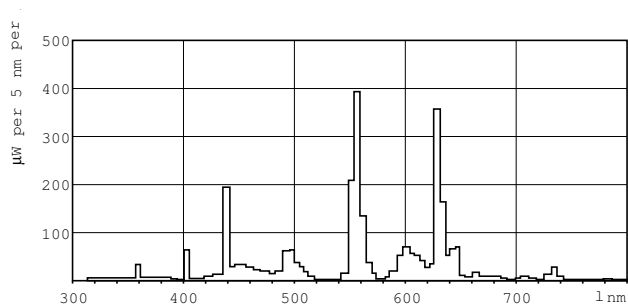

MASTER TL-D Super 80

MASTER TL-D Super 80 58W/840 1SL/25

The MASTER TL-D Super 80 lamp offers more lumens per watt and better color rendering than TL-D standard colors. Furthermore, it has a lower mercury content. The lamp can be operated in existing TL-D luminaires.

Numerator - Quantity Per Pack	1
Numerator - Packs per outer box	25
Material Nr. (12NC)	927922084023
Net Weight (Piece)	167.000 g
ILCOS Code	FD-58/40/1B-E-G13

Dimensional drawing

Product	D (max)	A (max)	B (max)	B (min)	C (max)
MASTER TL-D Super 80 58W/840 1SL/25	28 mm	1500.0 mm	1507.1 mm	1504.7 mm	1514.2 mm

TL-D 58W/840

Photometric data

LDPB_TL-D8_840_0001-Spectral power distribution B/W

LDPO_TL-D8_840_0001-Spectral power distribution Colour

MASTER TL-D Super 80

Lifetime

LDLE_TL-D8_0001-Life expectancy diagram