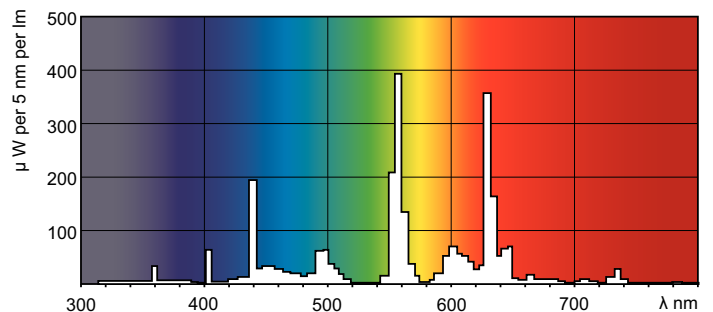

MASTER TL-D Super 80

MASTER TL-D Super 80 58W/840 1SL/25

The MASTER TL-D Super 80 lamp offers more lumens per watt and better color rendering than TL-D standard colors. Furthermore, it has a lower mercury content. The lamp can be operated in existing TL-D luminaires.

Product data

General Information	
Cap-Base	G13 [Medium Bi-Pin Fluorescent]
Life To 10% Failures (Nom)	12000 h
Life to 50% Failures (Nom)	15000 h
Life to 50% Failures Preheat (Nom)	20000 h
LSF 2000 h Rated	99 %
LSF 4000 h Rated	99 %
LSF 6000 h Rated	99 %
LSF 8000 h Rated	99 %
LSF 12000 h Rated	89 %
LSF 16000 h Rated	33 %
LSF 20000 h Rated	2 %
Light Technical	
Color Code	840 [CCT of 4000K]
Luminous Flux (Nom)	5240 lm
Luminous Flux (Rated) (Nom)	5240 lm
Color Designation	Cool White (CW)
Correlated Color Temperature (Nom)	4000 K
Luminous Efficacy (rated) (Nom)	90 lm/W
Color Rendering Index (Nom)	>80

Numerator - Quantity Per Pack	1
Numerator - Packs per outer box	25
Material Nr. (12NC)	927922084023
Net Weight (Piece)	167.000 g
ILCOS Code	FD-58/40/1B-E-G13

Dimensional drawing

Product	D (max)	A (max)	B (max)	B (min)	C (max)
MASTER TL-D Super 80 58W/840 1SL/25	28 mm	1500.0 mm	1507.1 mm	1504.7 mm	1514.2 mm

TL-D 58W/840

Photometric data

LDPB_TL-D8_840_0001-Spectral power distribution B/W

LDPO_TL-D8_840_0001-Spectral power distribution Colour

MASTER TL-D Super 80

Lifetime

LDLE_TL-D8_0001-Life expectancy diagram