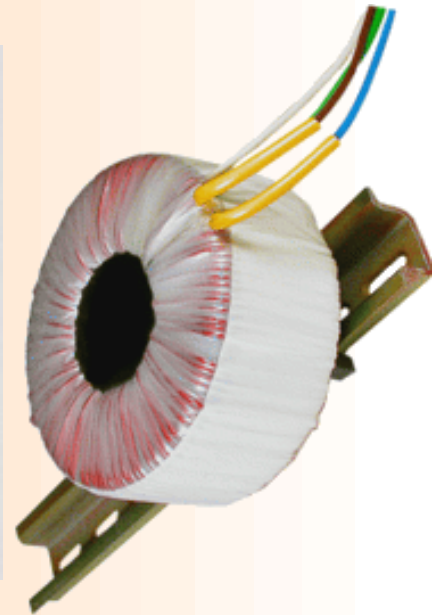

Nuvotem Talem, Crolly, Letterkenny, Co. Donegal, Ireland.
 Tel:++353 74 9548666, Fax ++353 74 9548139, Email info@nuvotem.com

You Are Here : [Home](#) -> [Products](#) -> [Toroids](#) -> [Standards](#) -> **DIN Rail Mounting**

Power Transformers - DIN Rail Mounting

High quality DIN Rail mounting transformers

- Products
- Company Profile
- Quality
- Contact Us
- Search
- News
- Home

- Easily snaps onto 35mm DIN rail
- 200mm (approx.) flying lead fitted with connector block
- Double insulated primary lead outs
- Small size and low weight compared with traditional lamination types
- Low radiated magnetic field
- Very low induced noise (hum)
- High quality manufacturing and testing in accordance to EN60742, EN60065, VDE0551, VDE0550 and BS415

Standard types, available through our [distributors](#)

Part Number	VA Rating	Dimensions	Weight
58-0050-012-D 58-0050-024-D 58-0050-048-D 58-0050-115-D	50 VA	diam.80 x 43mm	0.628 Kg

58-0100-012-D 58-0100-024-D 58-0100-048-D 58-0100-115-D	100 VA	diam.93 x 52mm	1.013 Kg
58-0160-012-D 58-0160-024-D 58-0160-048-D 58-0160-115-D	160 VA	diam.99 x 61mm	1.487 Kg
58-0200-012-D 58-0200-024-D 58-0200-048-D 58-0200-115-D	200 VA	diam.115 x 57mm	1.873 Kg
58-0300-012-D 58-0300-024-D 58-0300-048-D 58-0300-115-D	300 VA	diam.117 x 69mm	2.462 Kg