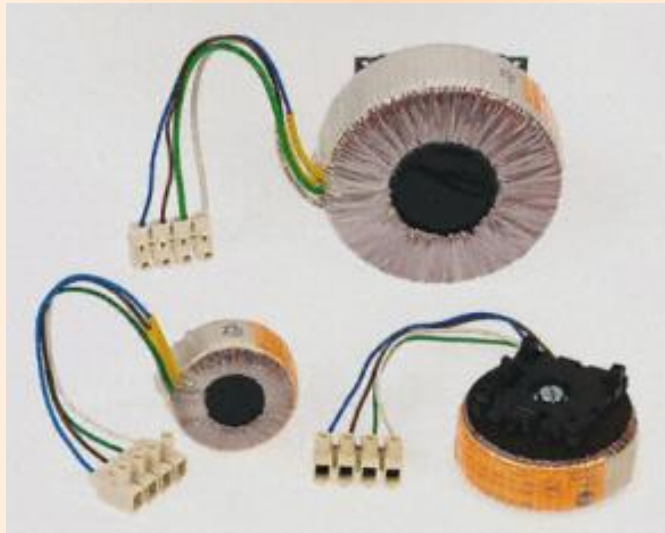

Power Transformers - DIN Rail Mounting

High quality DIN Rail mounting transformers

- Products
- Company Profile
- Quality
- Contact Us
- Search
- News
- Home

- Easily snaps onto 35mm DIN rail
- 200mm (approx.) flying lead fitted with connector block
- Double insulated primary lead outs
- Small size and low weight compared with traditional lamination types
- Low radiated magnetic field
- Very low induced noise (hum)
- High quality manufacturing and testing in accordance to EN60742, EN60065, VDE0551, VDE0550 and BS415

Standard types, available through our [distributors](#)

Part Number	VA Rating	Dimensions	Weight
58-0050-012-D 58-0050-024-D 58-0050-048-D 58-0050-115-D	50 VA	diam.80 x 43mm	0.628 Kg

58-0100-012-D 58-0100-024-D 58-0100-048-D 58-0100-115-D	100 VA	diam.93 x 52mm	1.013 Kg
58-0160-012-D 58-0160-024-D 58-0160-048-D 58-0160-115-D	160 VA	diam.99 x 61mm	1.487 Kg
58-0200-012-D 58-0200-024-D 58-0200-048-D 58-0200-115-D	200 VA	diam.115 x 57mm	1.873 Kg
58-0300-012-D 58-0300-024-D 58-0300-048-D 58-0300-115-D	300 VA	diam.117 x 69mm	2.462 Kg