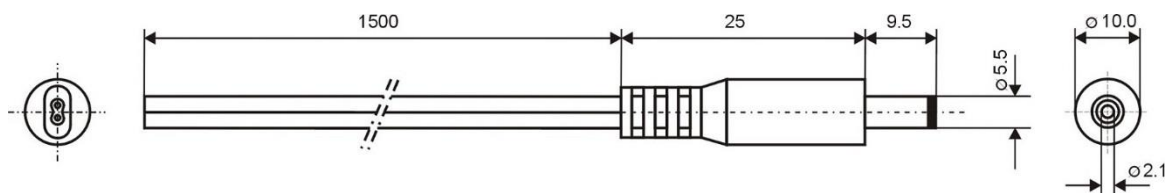

Specification:

Model	DC.CAB.2200.0150
DC Plug	5,5x2,1mm
Recommended voltage	0 - 48V
Max Current	5A
Dielectric Strenght	500 VDC
Operating temperature	-20°C to +70°C
Cord Lenght	1500mm
Cable Diameter	2x2mm
Wire Diameter	2x0,5mm ²
ROHS	+