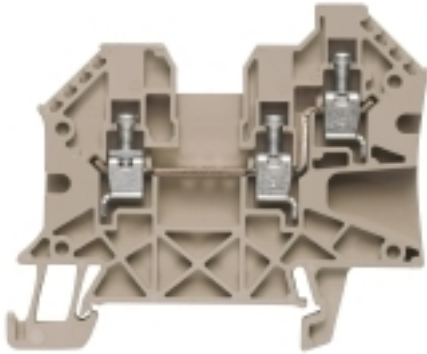

**W-Series
WDU 4/ZR**

Weidmüller Interface GmbH & Co. KG
Klingenbergstraße 16
D-32758 Detmold
Germany
Fon: +49 5231 14-0
Fax: +49 5231 14-292083
www.weidmueller.com

The versatile and extensive range of products - from 0.05 mm² to 300 mm² - means that you have diverse options for your applications at your disposal. Hardened steel for mechanical strength and high-quality tinned copper for optimum conductivity. All materials comply with RoHS requirements and have been tested to current environment guidelines.

General ordering data

Type	WDU 4/ZR
Order No.	1905140000
Version	W-Series, Feed-through terminal, Rated cross-section: 4 mm ² , Screw connection
GTIN (EAN)	4032248523399
Qty.	50 pc(s).

W-Series WDU 4/ZR

Certificate No. (ATEX)	KEMA08ATEX0014U	ATEX certificate	KEMA08ATEX0014U_d.pdf
ATEX certificate	KEMA08ATEX0014U_e.pdf	Max. voltage (ATEX)	690 V
Current (ATEX)	30.5 A	Wire cross section max. (ATEX)	4 mm ²
Voltage, cross-connection		Operating temperature range	For operating temperature range see EC Design Test Certificate / IEC Ex-Certificate of Conformity
	CrossConnectionGuide.pdf		
Marking EN 60079-7	Ex e II	Marking ATEX Directive 94/9/EC	II 2 G D