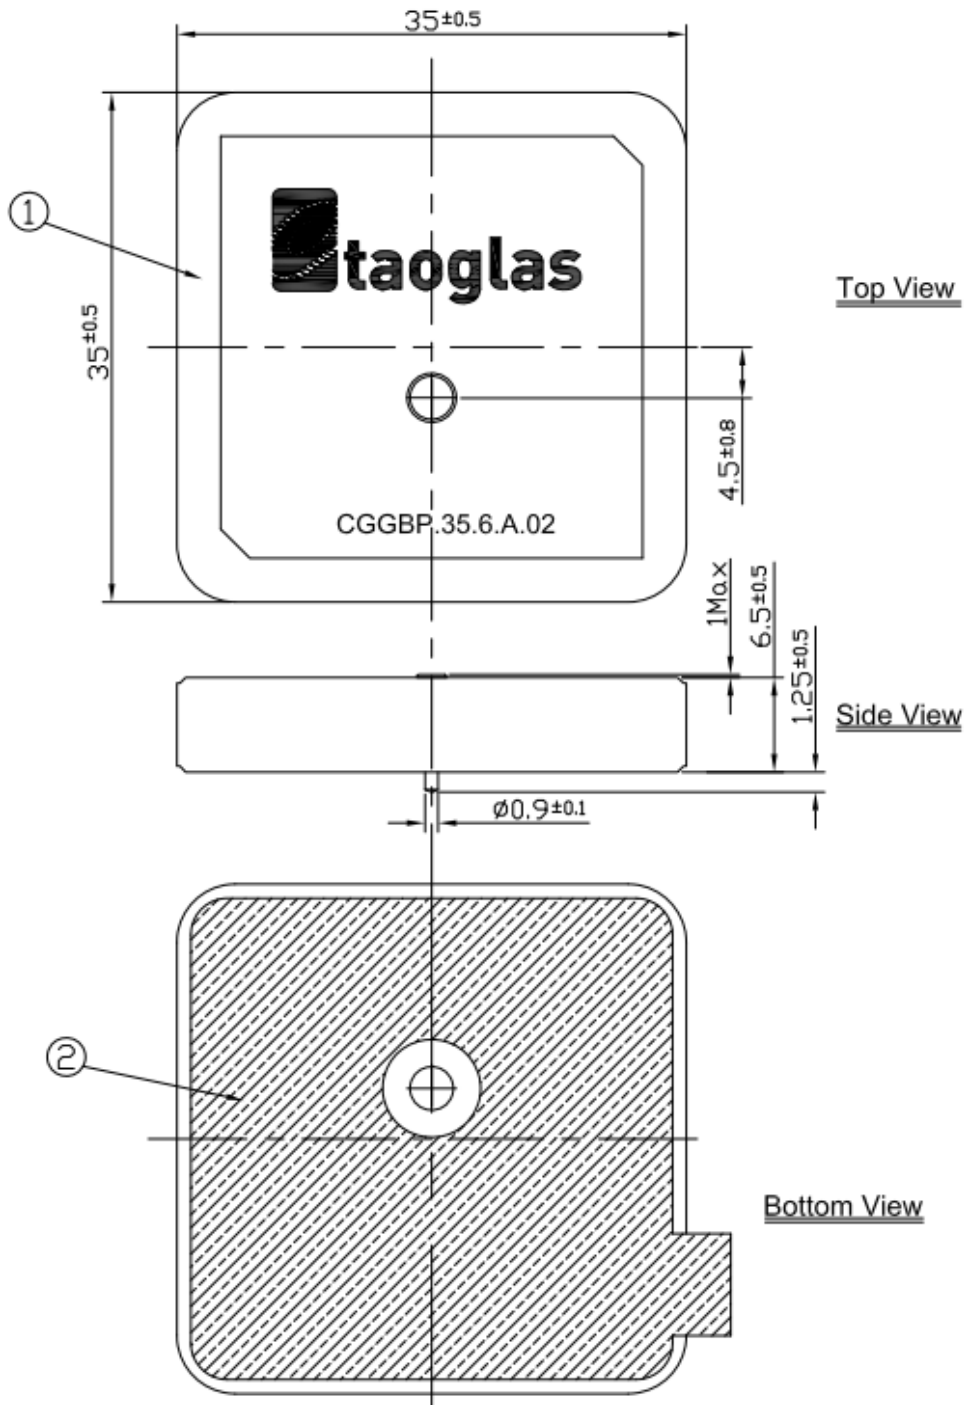

SPECIFICATION

- Part No. : **CGGBP.35.6.A.02**
- Product Name : 35mm*35mm*6.5mm 3~4dBi
GPS/GLONASS/GALILEO/BEIDOU
Embedded Patch Antenna
BEIDOU 1561MHz / GPS-GALILEO 1575MHz /
GLONASS 1602MHz
- Feature : Dielectric Ceramic
Pin Mount
RoHS Compliant

The patch is mounted via pin and double-sided adhesive.

2. Specification

ELECTRICAL	
Frequency	BeiDou: 1561.098MHz ± 2.046MHz GPS/GALILEO: 1575.42 ± 1.023MHz GLONASS: 1602 ± 5MHz
Centre Frequency	1594MHz ± 6MHz
VSWR	1.8: 1 max
Bandwidth	80MHz Return Loss @-10dB
Peak Gain	BeiDou: +6.0dBi typ. GPS/GALILEO: +6.0dBi typ. GLONASS: +6.1dBi typ.
Impedance	50 Ω
MECHANICAL	
Dimensions	35 x 35 x 6.5mm
Material	Ceramic
Pin Diameter	0.9mm
Pin Length	4.0mm
ENVIRONMENTAL	
Operation Temperature	-40°C to 85°C
Storage Temperature	-40°C to 105°C
Humidity	Non-condensing 65°C 95% RH

3.8. S11 Properties

4. 2D Antenna Radiation

XY Plane

XZ Plane

YZ Plane

5. Mechanical Drawing

NOTES:

1. Double sided adhesive area 

5.1. Adhesive Thickness

Red Line shows the adhesive without Liner – thickness 0.08~0.1mm

6. CGGBP.D.35.A EVB

6.1. PCB Footprint Recommendation

7. Packaging

7.1. Inner Tray

12 pieces per tray

6 Trays per Inside Box = 72