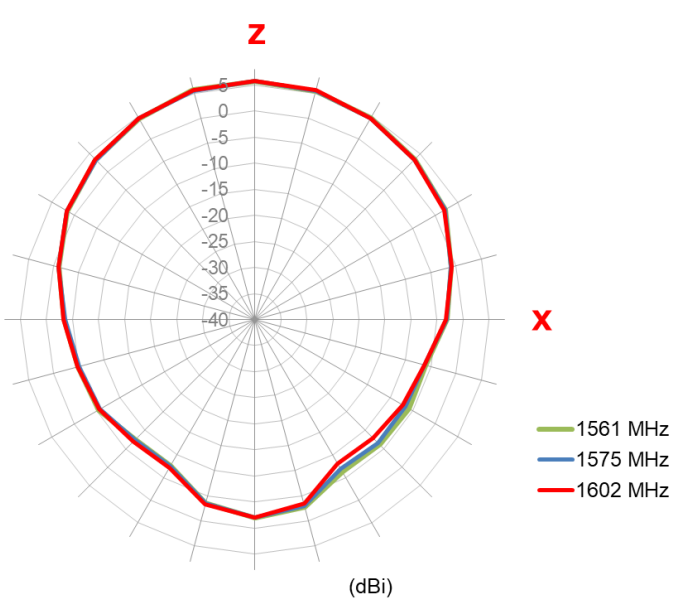

The patch is mounted via pin and double-sided adhesive.

2. Specification

ELECTRICAL	
Frequency	BeiDou: 1561.098MHz ± 2.046MHz GPS/GALILEO: 1575.42 ± 1.023MHz GLONASS: 1602 ± 5MHz
Centre Frequency	1594MHz ± 6MHz
VSWR	1.8: 1 max
Bandwidth	80MHz Return Loss @-10dB
Peak Gain	BeiDou: +6.0dBi typ. GPS/GALILEO: +6.0dBi typ. GLONASS: +6.1dBi typ.
Impedance	50 Ω
MECHANICAL	
Dimensions	35 x 35 x 6.5mm
Material	Ceramic
Pin Diameter	0.9mm
Pin Length	4.0mm
ENVIRONMENTAL	
Operation Temperature	-40°C to 85°C
Storage Temperature	-40°C to 105°C
Humidity	Non-condensing 65°C 95% RH

3. Antenna Characteristics

3.1. Test Setup

3.2. Return Loss

3.3. VSWR

3.4. Efficiency

3.5. Peak Gain

3.6. Average Gain

3.7. Axial Ratio

3.8. S11 Properties

4. 2D Antenna Radiation

XY Plane

XZ Plane

YZ Plane

5. Mechanical Drawing

NOTES:

1. Double sided adhesive area 

5.1. Adhesive Thickness

Red Line shows the adhesive without Liner – thickness 0.08~0.1mm

6. CGGBP.D.35.A EVB

6.1. PCB Footprint Recommendation

7. Packaging

7.1. Inner Tray

12 pieces per tray

6 Trays per Inside Box = 72