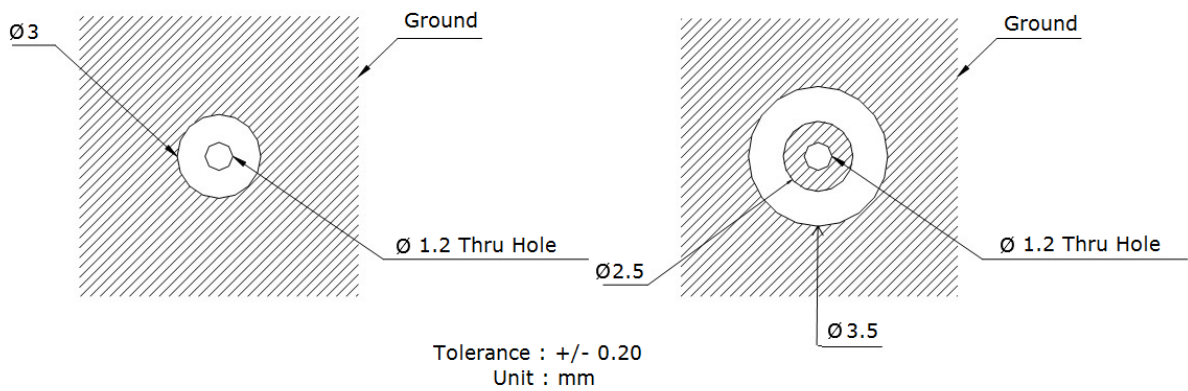

3.8. S11 Properties

4. 2D Antenna Radiation

XY Plane

XZ Plane

YZ Plane

5. Mechanical Drawing

NOTES:

1. Double sided adhesive area 

5.1. Adhesive Thickness

Red Line shows the adhesive without Liner – thickness 0.08~0.1mm

6. CGGBP.D.35.A EVB

6.1. PCB Footprint Recommendation

7. Packaging

7.1. Inner Tray

12 pieces per tray

6 Trays per Inside Box = 72