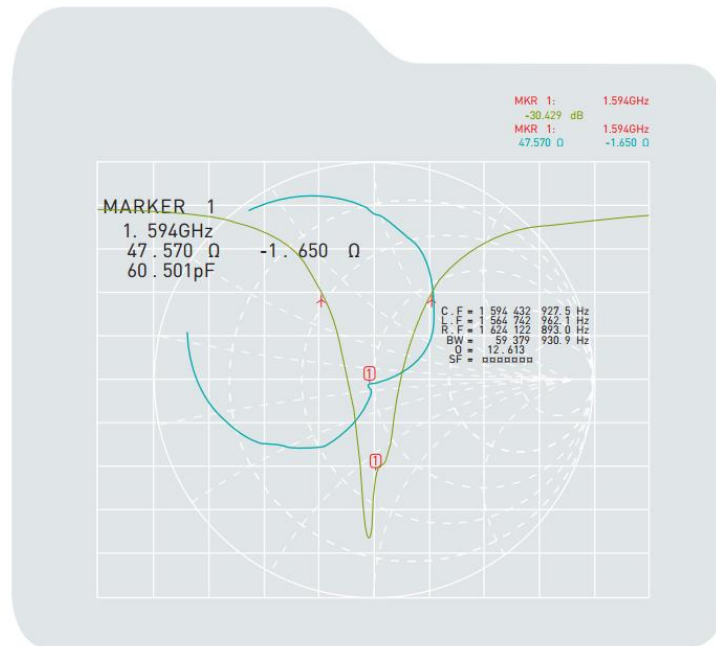

The patch is mounted via pin and double-sided adhesive.

2. Specification

ELECTRICAL	
Frequency	BeiDou: 1561.098MHz ± 2.046MHz GPS/GALILEO: 1575.42 ± 1.023MHz GLONASS: 1602 ± 5MHz
Centre Frequency	1594MHz ± 6MHz
VSWR	1.8: 1 max
Bandwidth	80MHz Return Loss @-10dB
Peak Gain	BeiDou: +6.0dBi typ. GPS/GALILEO: +6.0dBi typ. GLONASS: +6.1dBi typ.
Impedance	50 Ω
MECHANICAL	
Dimensions	35 x 35 x 6.5mm
Material	Ceramic
Pin Diameter	0.9mm
Pin Length	4.0mm
ENVIRONMENTAL	
Operation Temperature	-40°C to 85°C
Storage Temperature	-40°C to 105°C
Humidity	Non-condensing 65°C 95% RH

3. Antenna Characteristics

3.1. Test Setup

3.2. Return Loss

3.3. VSWR

3.4. Efficiency

3.5. Peak Gain

3.6. Average Gain

3.7. Axial Ratio

3.8. S11 Properties

4. 2D Antenna Radiation

XY Plane

XZ Plane

YZ Plane

5. Mechanical Drawing

NOTES:

1. Double sided adhesive area 

5.1. Adhesive Thickness

Red Line shows the adhesive without Liner – thickness 0.08~0.1mm

6. CGGBP.D.35.A EVB

6.1. PCB Footprint Recommendation

7. Packaging

7.1. Inner Tray

12 pieces per tray

6 Trays per Inside Box = 72