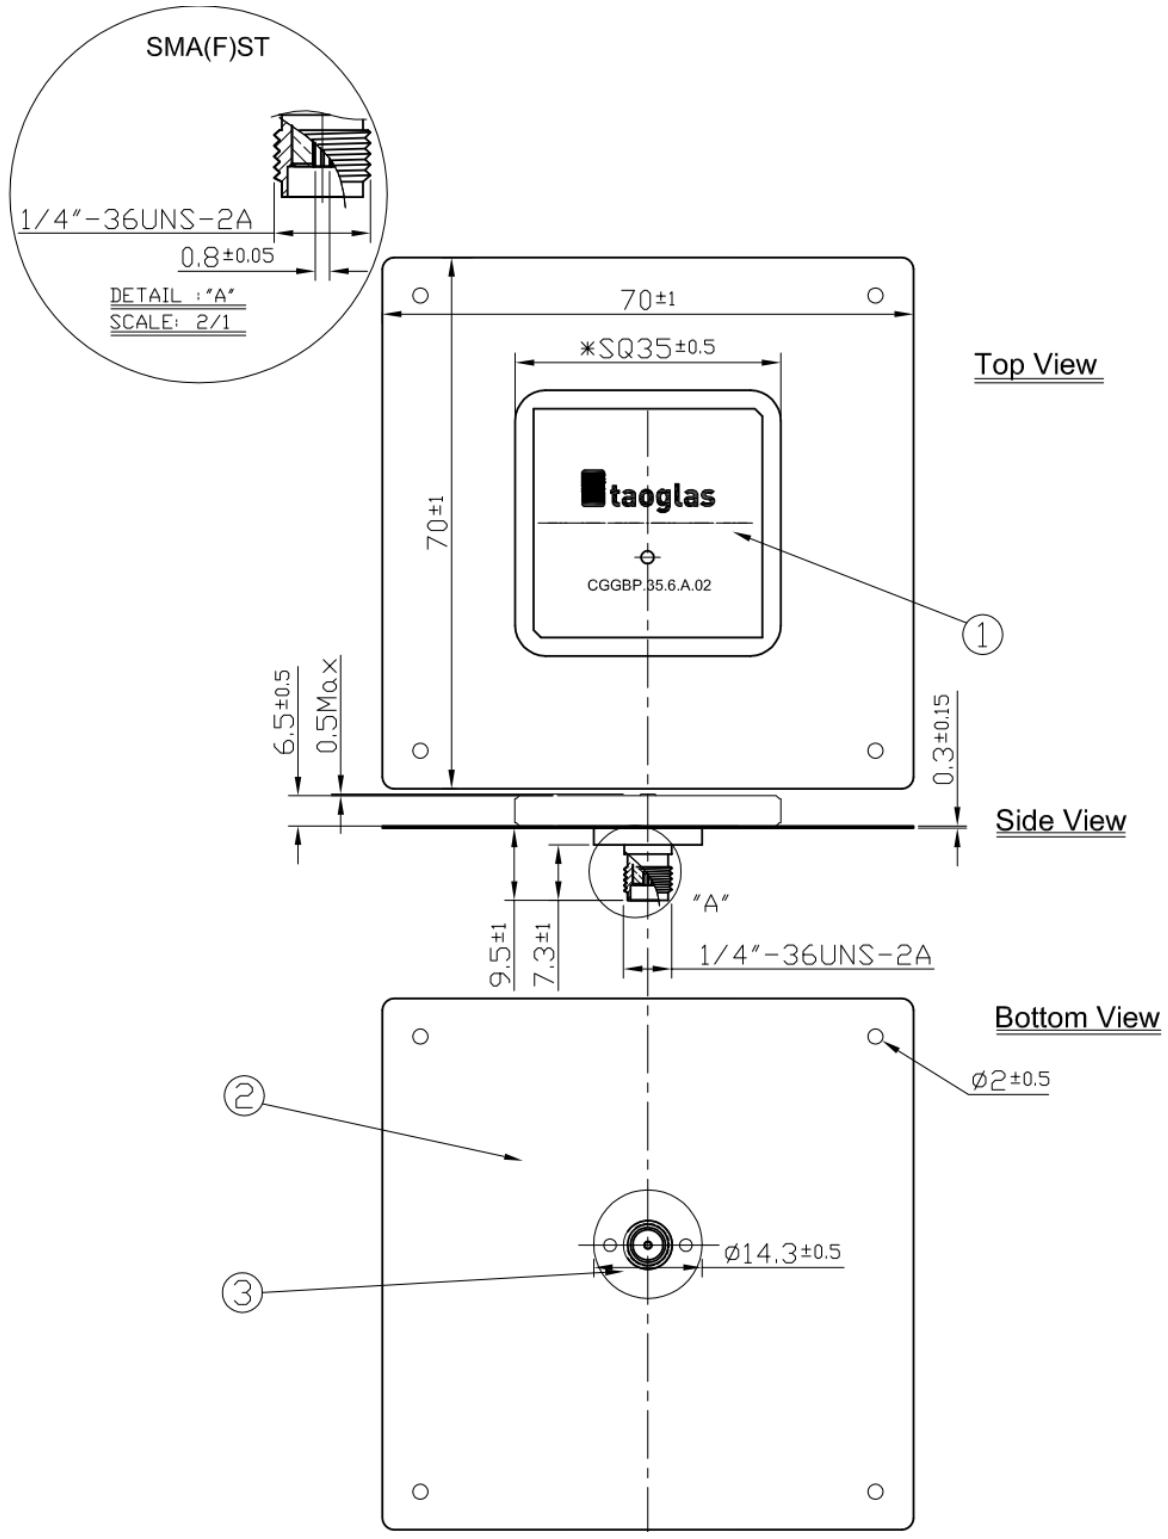

The patch is mounted via pin and double-sided adhesive.

2. Specification

ELECTRICAL	
Frequency	BeiDou: 1561.098MHz ± 2.046MHz GPS/GALILEO: 1575.42 ± 1.023MHz GLONASS: 1602 ± 5MHz
Centre Frequency	1594MHz ± 6MHz
VSWR	1.8: 1 max
Bandwidth	80MHz Return Loss @-10dB
Peak Gain	BeiDou: +6.0dBi typ. GPS/GALILEO: +6.0dBi typ. GLONASS: +6.1dBi typ.
Impedance	50 Ω
MECHANICAL	
Dimensions	35 x 35 x 6.5mm
Material	Ceramic
Pin Diameter	0.9mm
Pin Length	4.0mm
ENVIRONMENTAL	
Operation Temperature	-40°C to 85°C
Storage Temperature	-40°C to 105°C
Humidity	Non-condensing 65°C 95% RH

3.8. S11 Properties

4. 2D Antenna Radiation

XY Plane

XZ Plane

YZ Plane

5. Mechanical Drawing

NOTES:

1. Double sided adhesive area 

5.1. Adhesive Thickness

Red Line shows the adhesive without Liner – thickness 0.08~0.1mm

6. CGGBP.D.35.A EVB

6.1. PCB Footprint Recommendation

7. Packaging

7.1. Inner Tray

12 pieces per tray

6 Trays per Inside Box = 72