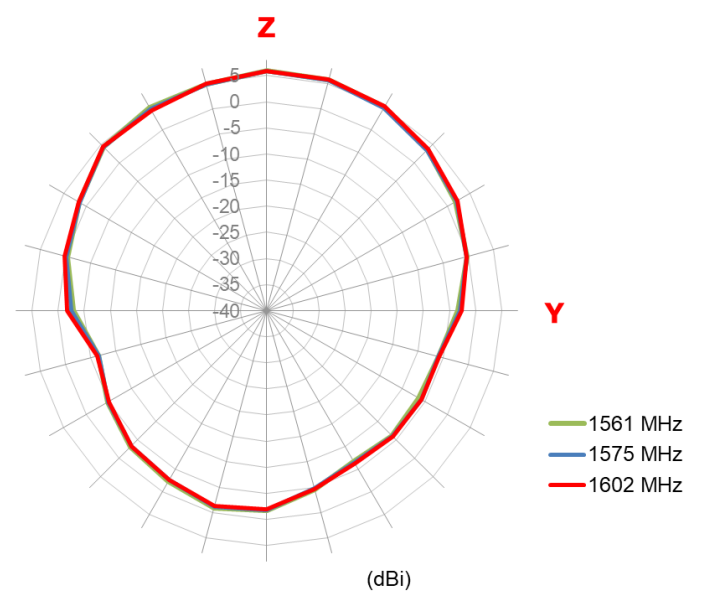

The patch is mounted via pin and double-sided adhesive.

2. Specification

ELECTRICAL	
Frequency	BeiDou: 1561.098MHz ± 2.046MHz GPS/GALILEO: 1575.42 ± 1.023MHz GLONASS: 1602 ± 5MHz
Centre Frequency	1594MHz ± 6MHz
VSWR	1.8: 1 max
Bandwidth	80MHz Return Loss @-10dB
Peak Gain	BeiDou: +6.0dBi typ. GPS/GALILEO: +6.0dBi typ. GLONASS: +6.1dBi typ.
Impedance	50 Ω
MECHANICAL	
Dimensions	35 x 35 x 6.5mm
Material	Ceramic
Pin Diameter	0.9mm
Pin Length	4.0mm
ENVIRONMENTAL	
Operation Temperature	-40°C to 85°C
Storage Temperature	-40°C to 105°C
Humidity	Non-condensing 65°C 95% RH

3. Antenna Characteristics

3.1. Test Setup

3.2. Return Loss

3.3. VSWR

3.4. Efficiency

3.5. Peak Gain

3.6. Average Gain

3.7. Axial Ratio

3.8. S11 Properties

4. 2D Antenna Radiation

XY Plane

XZ Plane

YZ Plane

5. Mechanical Drawing

NOTES:

1. Double sided adhesive area 

5.1. Adhesive Thickness

Red Line shows the adhesive without Liner – thickness 0.08~0.1mm

6. CGGBP.D.35.A EVB

6.1. PCB Footprint Recommendation

7. Packaging

7.1. Inner Tray

12 pieces per tray

6 Trays per Inside Box = 72