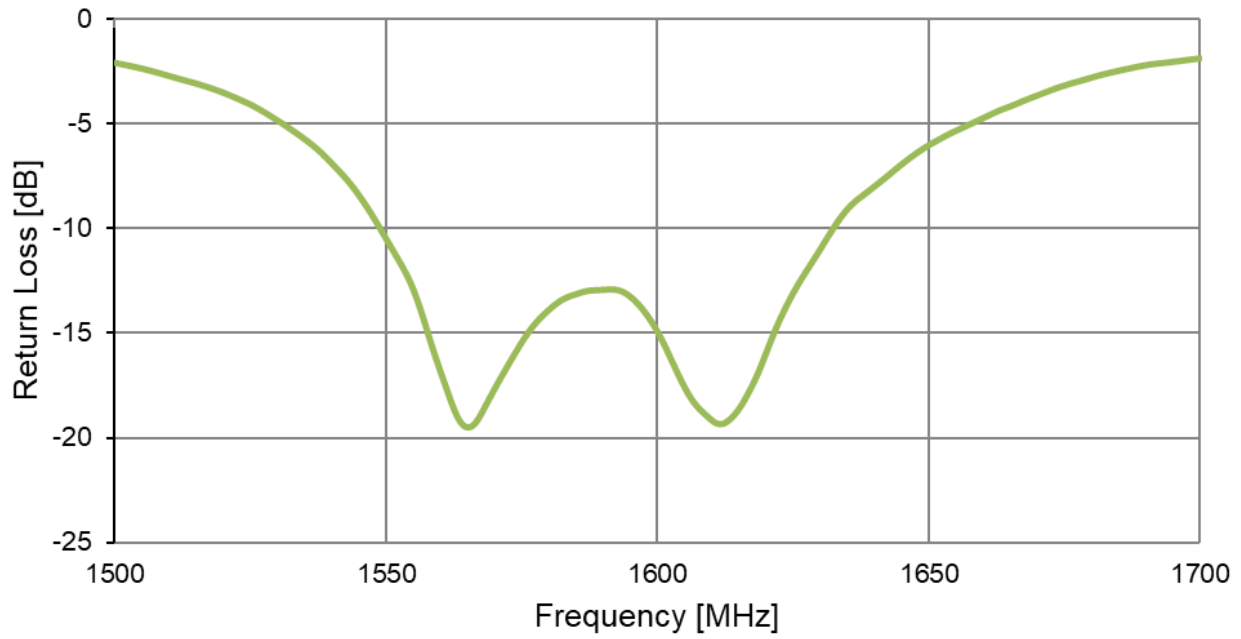

The patch is mounted via pin and double-sided adhesive.

2. Specification

ELECTRICAL	
Frequency	BeiDou: 1561.098MHz ± 2.046MHz GPS/GALILEO: 1575.42 ± 1.023MHz GLONASS: 1602 ± 5MHz
Centre Frequency	1594MHz ± 6MHz
VSWR	1.8: 1 max
Bandwidth	80MHz Return Loss @-10dB
Peak Gain	BeiDou: +6.0dBi typ. GPS/GALILEO: +6.0dBi typ. GLONASS: +6.1dBi typ.
Impedance	50 Ω
MECHANICAL	
Dimensions	35 x 35 x 6.5mm
Material	Ceramic
Pin Diameter	0.9mm
Pin Length	4.0mm
ENVIRONMENTAL	
Operation Temperature	-40°C to 85°C
Storage Temperature	-40°C to 105°C
Humidity	Non-condensing 65°C 95% RH

3. Antenna Characteristics

3.1. Test Setup

3.2. Return Loss

3.3. VSWR

3.4. Efficiency

3.5. Peak Gain

3.6. Average Gain

3.7. Axial Ratio