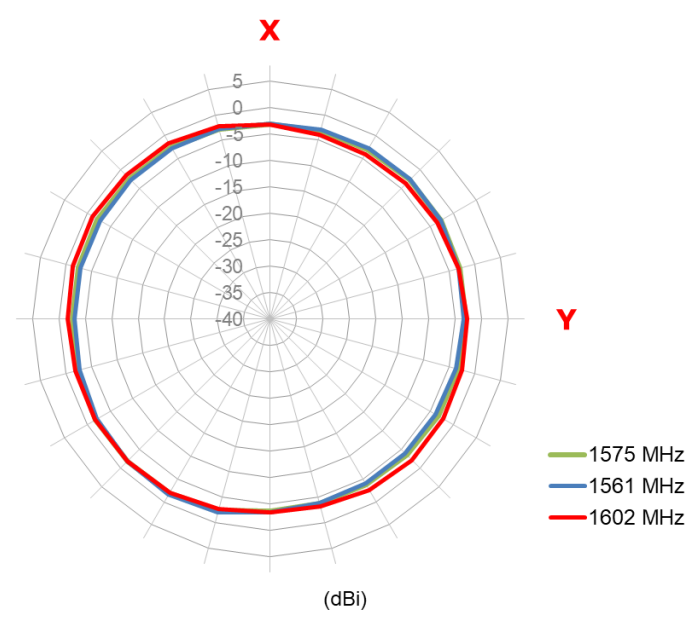

The patch is mounted via pin and double-sided adhesive.

2. Specification

ELECTRICAL	
Frequency	BeiDou: 1561.098MHz ± 2.046MHz GPS/GALILEO: 1575.42 ± 1.023MHz GLONASS: 1602 ± 5MHz
Centre Frequency	1594MHz ± 6MHz
VSWR	1.8: 1 max
Bandwidth	80MHz Return Loss @-10dB
Peak Gain	BeiDou: +6.0dBi typ. GPS/GALILEO: +6.0dBi typ. GLONASS: +6.1dBi typ.
Impedance	50 Ω
MECHANICAL	
Dimensions	35 x 35 x 6.5mm
Material	Ceramic
Pin Diameter	0.9mm
Pin Length	4.0mm
ENVIRONMENTAL	
Operation Temperature	-40°C to 85°C
Storage Temperature	-40°C to 105°C
Humidity	Non-condensing 65°C 95% RH

3. Antenna Characteristics

3.1. Test Setup

3.2. Return Loss

3.3. VSWR

3.4. Efficiency

3.5. Peak Gain

3.6. Average Gain

3.7. Axial Ratio

3.8. S11 Properties

4. 2D Antenna Radiation

XY Plane

XZ Plane

YZ Plane

5. Mechanical Drawing

NOTES:

1. Double sided adhesive area 

5.1. Adhesive Thickness

Red Line shows the adhesive without Liner – thickness 0.08~0.1mm

6. CGGBP.D.35.A EVB

6.1. PCB Footprint Recommendation

7. Packaging

7.1. Inner Tray

12 pieces per tray

6 Trays per Inside Box = 72