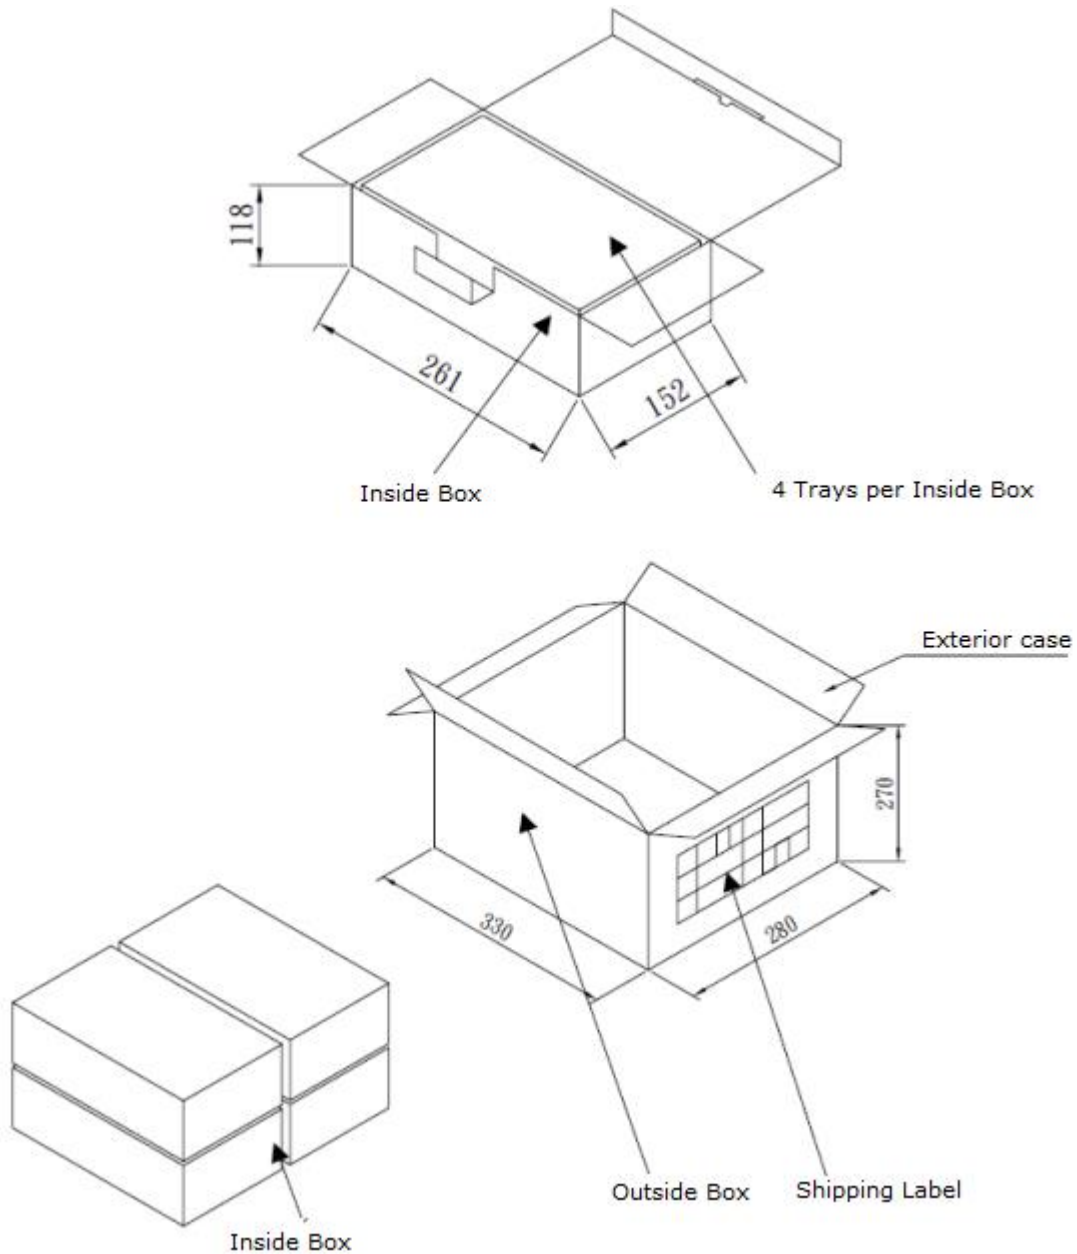

3.8. S11 Properties

4. 2D Antenna Radiation

XY Plane

XZ Plane

YZ Plane

5. Mechanical Drawing

NOTES:

1. Double sided adhesive area 

5.1. Adhesive Thickness

Red Line shows the adhesive without Liner – thickness 0.08~0.1mm

6. CGGBP.D.35.A EVB

6.1. PCB Footprint Recommendation

7. Packaging

7.1. Inner Tray

12 pieces per tray

6 Trays per Inside Box = 72

4 Inside Boxes per Outer Carton -Outer Carton contains 288 pieces

7.2. Carton

Taoglas makes no warranties based on the accuracy or completeness of the contents of this document and reserves the right to make changes to specifications and product descriptions at any time without notice. Taoglas reserves all rights to this document and the information contained herein.