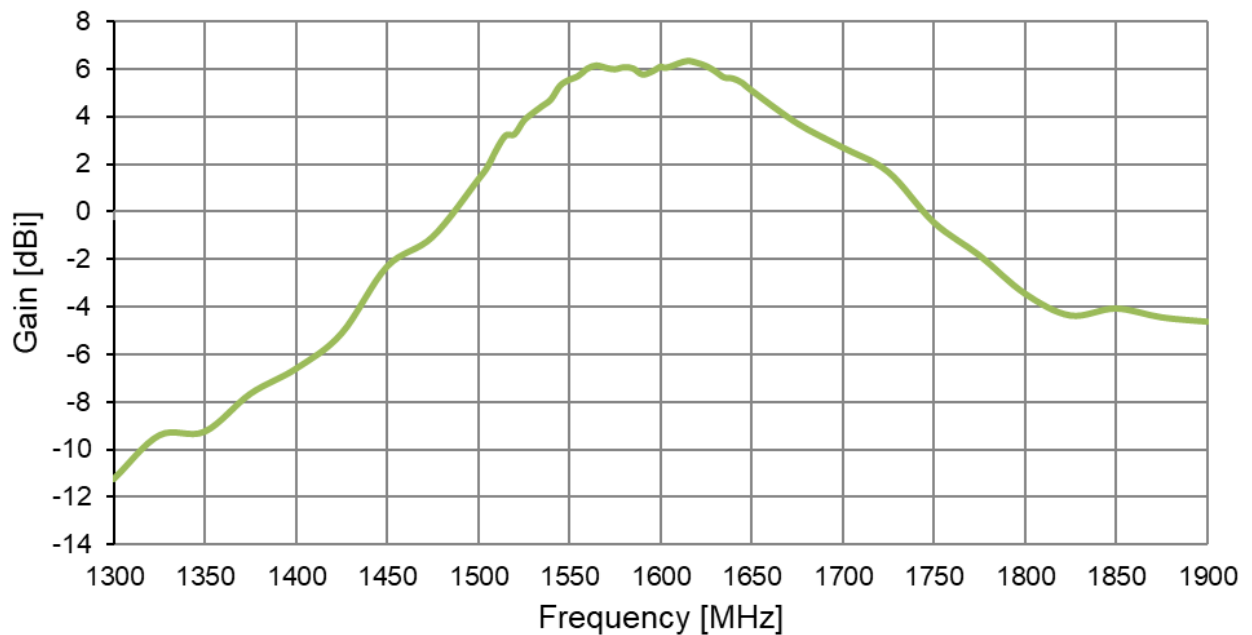

The patch is mounted via pin and double-sided adhesive.

2. Specification

ELECTRICAL	
Frequency	BeiDou: 1561.098MHz ± 2.046MHz GPS/GALILEO: 1575.42 ± 1.023MHz GLONASS: 1602 ± 5MHz
Centre Frequency	1594MHz ± 6MHz
VSWR	1.8: 1 max
Bandwidth	80MHz Return Loss @-10dB
Peak Gain	BeiDou: +6.0dBi typ. GPS/GALILEO: +6.0dBi typ. GLONASS: +6.1dBi typ.
Impedance	50 Ω
MECHANICAL	
Dimensions	35 x 35 x 6.5mm
Material	Ceramic
Pin Diameter	0.9mm
Pin Length	4.0mm
ENVIRONMENTAL	
Operation Temperature	-40°C to 85°C
Storage Temperature	-40°C to 105°C
Humidity	Non-condensing 65°C 95% RH

3. Antenna Characteristics

3.1. Test Setup

3.2. Return Loss

3.3. VSWR

3.4. Efficiency

3.5. Peak Gain

3.6. Average Gain

3.7. Axial Ratio