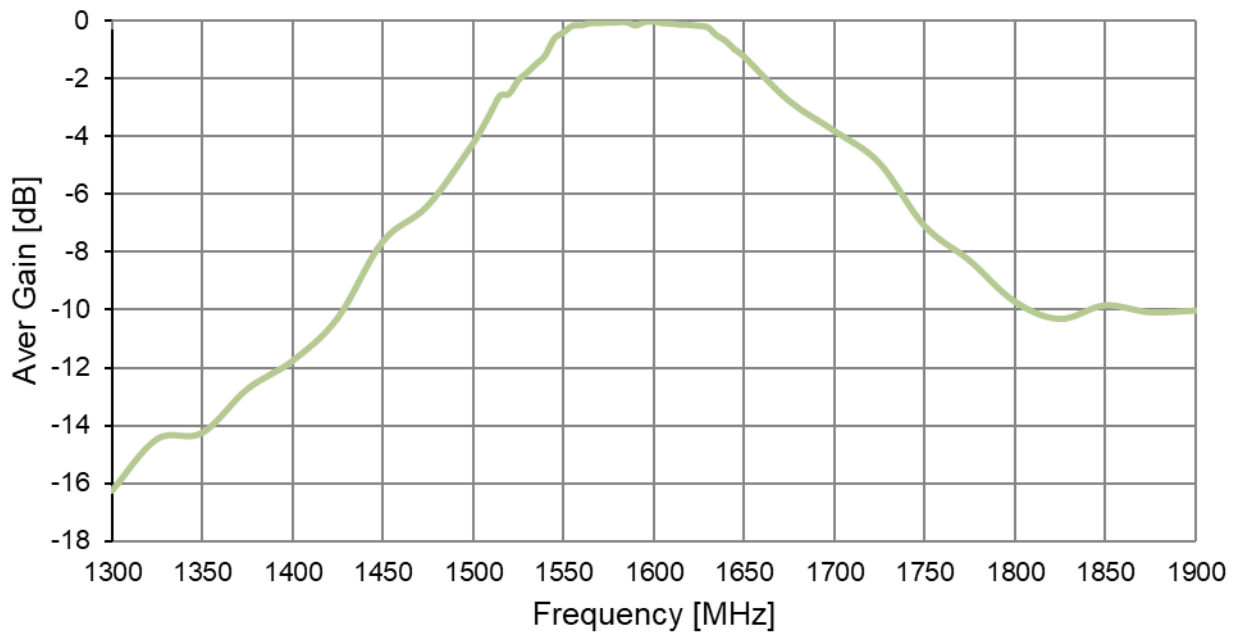

The patch is mounted via pin and double-sided adhesive.

2. Specification

ELECTRICAL	
Frequency	BeiDou: 1561.098MHz ± 2.046MHz GPS/GALILEO: 1575.42 ± 1.023MHz GLONASS: 1602 ± 5MHz
Centre Frequency	1594MHz ± 6MHz
VSWR	1.8: 1 max
Bandwidth	80MHz Return Loss @-10dB
Peak Gain	BeiDou: +6.0dBi typ. GPS/GALILEO: +6.0dBi typ. GLONASS: +6.1dBi typ.
Impedance	50 Ω
MECHANICAL	
Dimensions	35 x 35 x 6.5mm
Material	Ceramic
Pin Diameter	0.9mm
Pin Length	4.0mm
ENVIRONMENTAL	
Operation Temperature	-40°C to 85°C
Storage Temperature	-40°C to 105°C
Humidity	Non-condensing 65°C 95% RH

3. Antenna Characteristics

3.1. Test Setup

3.2. Return Loss

3.3. VSWR

3.4. Efficiency

3.5. Peak Gain

3.6. Average Gain

3.7. Axial Ratio