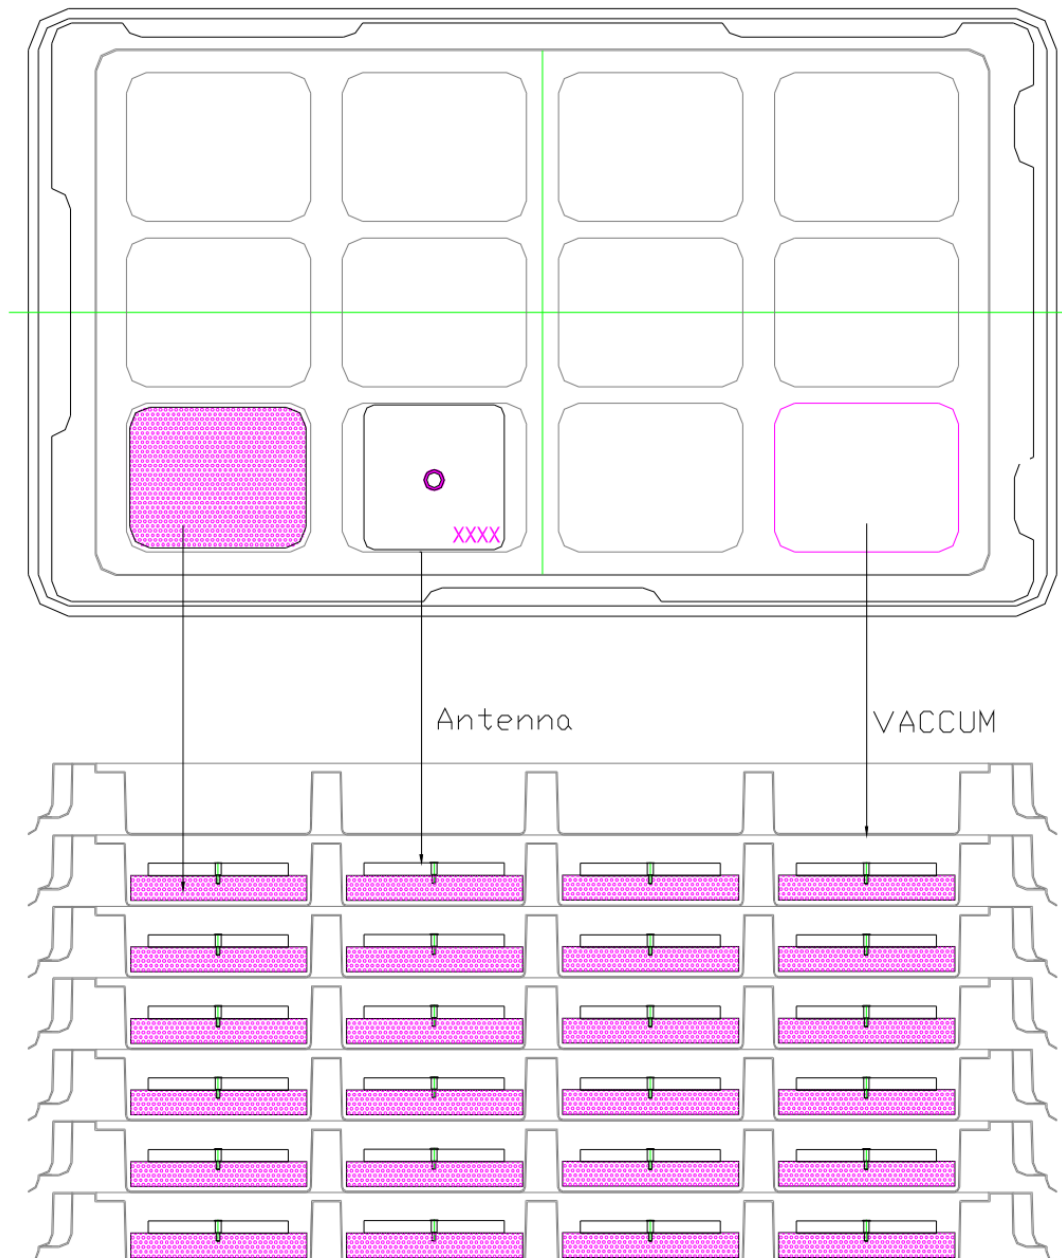

3.8. S11 Properties

4. 2D Antenna Radiation

XY Plane

XZ Plane

YZ Plane

5. Mechanical Drawing

NOTES:

1. Double sided adhesive area 

5.1. Adhesive Thickness

Red Line shows the adhesive without Liner – thickness 0.08~0.1mm

6. CGGBP.D.35.A EVB

6.1. PCB Footprint Recommendation

7. Packaging

7.1. Inner Tray

12 pieces per tray

6 Trays per Inside Box = 72