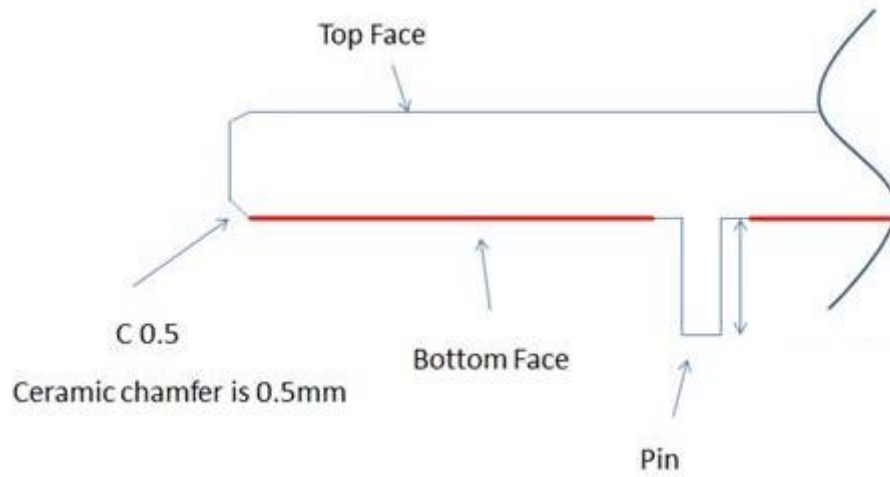

The patch is mounted via pin and double-sided adhesive.

2. Specification

ELECTRICAL	
Frequency	BeiDou: 1561.098MHz ± 2.046MHz GPS/GALILEO: 1575.42 ± 1.023MHz GLONASS: 1602 ± 5MHz
Centre Frequency	1594MHz ± 6MHz
VSWR	1.8: 1 max
Bandwidth	80MHz Return Loss @-10dB
Peak Gain	BeiDou: +6.0dBi typ. GPS/GALILEO: +6.0dBi typ. GLONASS: +6.1dBi typ.
Impedance	50 Ω
MECHANICAL	
Dimensions	35 x 35 x 6.5mm
Material	Ceramic
Pin Diameter	0.9mm
Pin Length	4.0mm
ENVIRONMENTAL	
Operation Temperature	-40°C to 85°C
Storage Temperature	-40°C to 105°C
Humidity	Non-condensing 65°C 95% RH

3. Antenna Characteristics

3.1. Test Setup

3.2. Return Loss

3.3. VSWR

3.4. Efficiency

3.5. Peak Gain

3.6. Average Gain

3.7. Axial Ratio

3.8. S11 Properties

4. 2D Antenna Radiation

XY Plane

XZ Plane

YZ Plane

5. Mechanical Drawing

NOTES:

1. Double sided adhesive area 

5.1. Adhesive Thickness

Red Line shows the adhesive without Liner – thickness 0.08~0.1mm

6. CGGBP.D.35.A EVB

6.1. PCB Footprint Recommendation

7. Packaging

7.1. Inner Tray

12 pieces per tray

6 Trays per Inside Box = 72