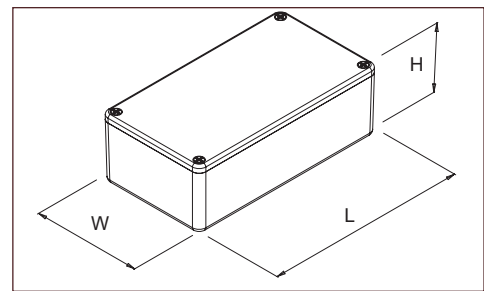

5000 Series Multipurpose Diecast

Product overview

Highly durable robust aluminium diecast boxes with RFI shielding properties.

- Diecast aluminium
- Lid mounted by four M3 machine screws
- Temperature resistant up to 260°C (without gasket)
- Highly durable and shock resistant
- Vertical guides for PCB fixing
- Optional neoprene gasket for IP65 seal
- Enclosure screws can be used with the wall mount kit
- 5000 series has been designed to meet the requirements of IP54 or additionally, IP65 with the gasket accessory

SPECIFICATION	
Materials	Lid and base diecast aluminium to ENAC 44200
Protection class	5000 series has been designed to meet the requirements of IP54 or additionally, IP65 with the gasket accessory
Standard colours	Black RAL 9005, white RAL 9016, natural, hammertone, red RAL 3020, yellow RAL 1023, blue RAL 5005 and green RAL 6001
Standard unit includes	Base, lid and x4 zinc plated M3 screw
Options	Wall mounting kit IP65 gasket

NATURAL	HAMMERTONE	BLACK	WHITE	LENGTH	WIDTH	HEIGHT
RTM5001/11-NAT	RTM5001/11-PAT	RTM5001/11-BLK	RTM5001/11-WH	50mm	50mm	31mm
RTM5002/12-NAT	RTM5002/12-PAT	RTM5002/12-BLK	RTM5002/12-WH	101mm	50mm	25mm
RTM5003/13-NAT	RTM5003/13-PAT	RTM5003/13-BLK	RTM5003/13-WH	112mm	62mm	31mm
RTM5004/14-NAT	RTM5004/14-PAT	RTM5004/14-BLK	RTM5004/14-WH	120mm	66mm	40mm
RTM5005/15-NAT	RTM5005/15-PAT	RTM5005/15-BLK	RTM5005/15-WH	152mm	82mm	50mm
RTM5006/16-NAT	RTM5006/16-PAT	RTM5006/16-BLK	RTM5006/16-WH	192mm	112mm	61mm
RTM5007/17-NAT	RTM5007/17-PAT	RTM5007/17-BLK	RTM5007/17-WH	121mm	95mm	61mm