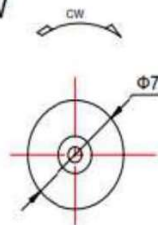

崇昇電機

TRONSUN MOTOR

MODEL:Φ7mm Coreless DC Motor

输出功率: 约 0.05~1.2W
贵金属电刷空心杯直流马达

OUTPUT: APPROX 0.05~1.2W
Precious Metal-brush Coreless DC Motor

典型应用:

遥控模型
电动玩具
电子产品

Typical Applications :

RC Models
Electronic toys
Mini electronic products

720-W

Customizable Parameters:
1. Length A and L
2. Electric Performance
3. Direction of Rotation
4. Eccentric Wheel is available

MODEL	VOLTAGE		NO LOAD		AT MAXIMUM EFFICIENCY					STALL		
	OPERATING RANGE	NOMINAL	SPEED	CURRENT	SPEED	CURRENT	TORQUE	OUTPUT	TORQUE	CURRENT		
		V	rpm	A	rpm	A	g.cm	mN.m	W	g.cm	mN.m	A
0720-W-1	1.2~2.0	1.5	28000	0.05	22100	0.2	0.62	0.06	0.14	3.10	0.30	0.78
0720-W-2	1.5~3.5	3.0	37000	0.032	30100	0.14	0.75	0.07	0.23	4.05	0.4	0.61
0720-W-3	2.0~4.0	3.7	47500	0.075	35800	0.39	2.48	0.24	0.91	15.80	1.55	2.12