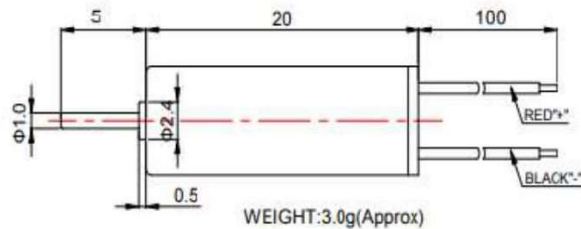

崇昇電機

TRONSUN MOTOR

MODEL:Φ7mm Coreless DC Motor

输出功率: 约 0.05~1.2W
贵金属电刷空心杯直流马达

OUTPUT: APPROX 0.05~1.2W
Precious Metal-brush Coreless DC Motor

典型应用:

遥控模型
电动玩具
电子产品

Typical Applications :

RC Models
Electronic toys
Mini electronic products

720-W

Customizable Parameters:
1. Length A and L
2. Electric Performance
3. Direction of Rotation
4. Eccentric Wheel is available

MODEL	VOLTAGE		NO LOAD		AT MAXIMUM EFFICIENCY					STALL		
	OPERATING RANGE	NOMINAL	SPEED	CURRENT	SPEED	CURRENT	TORQUE	OUTPUT	TORQUE	CURRENT		
		V	rpm	A	rpm	A	g.cm	mN.m	W	g.cm	mN.m	A
0720-W-1	1.2~2.0	1.5	28000	0.05	22100	0.2	0.62	0.06	0.14	3.10	0.30	0.78
0720-W-2	1.5~3.5	3.0	37000	0.032	30100	0.14	0.75	0.07	0.23	4.05	0.4	0.61
0720-W-3	2.0~4.0	3.7	47500	0.075	35800	0.39	2.48	0.24	0.91	15.80	1.55	2.12