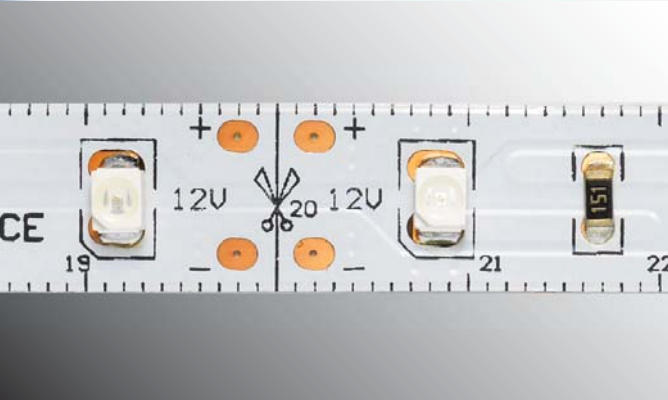

ECO

LED FLEXI STRIP

Product Features

- Ultra low power consumption
- Easy installation and flexibility
- Excellent heat management
- Epistar LEDs
- 30,000 hours working life
- Precise LED binning section enables 100% consistent colour temperature from batch to batch
- Multiple applications for commercial and residential environments
- 3M adhesive back

Cool White

Warm White

ECO

Low Power Economical LED Flexistrip Series

Model	• F8-C3528-12-30-IP20	• F8-W3528-12-30-IP20
Colour	<input type="checkbox"/> Cool White	<input type="checkbox"/> Warm White
CCT (K)	5700-6300K	2700-3300K
CCT (K) Nominal	6000K	3000K
LED's per metre	30	30
Power per metre	2.4W	2.4W
Available IP Ratings	IP20	IP20
Input Voltage	12V	12V
Cutttable length	100mm	100mm
Length	5m	5m
Lumens	190lm	160lm
Angle (°)	120°	120°

The Eco range of LED flexistrips offer an ultra lower power unit with IP20 ratings, for reduced running costs.

IP20 Rated - Protected from finger sized foreign objects.
No protection from water.

Dimensions L x W x H (mm): 5000 x 8 x 2.2

ECO Series Mechanical

Maximum length = 5m