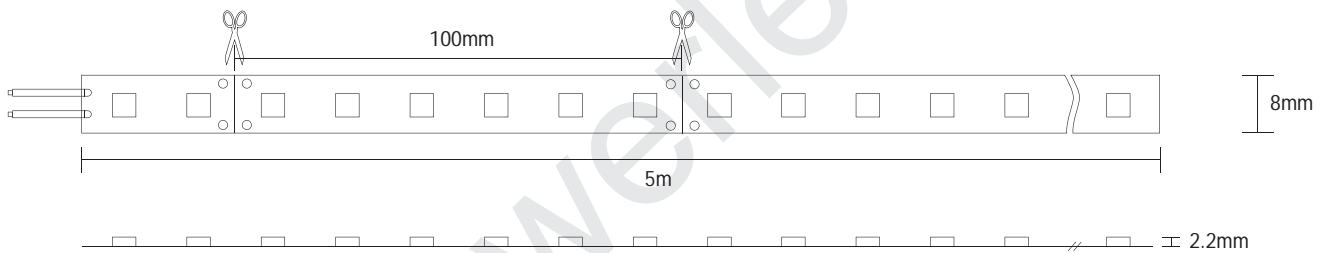

Cool White

Warm White

ECO

Low Power Economical LED Flexistrip Series

Model	• F8-C3528-12-30-IP20	• F8-W3528-12-30-IP20
Colour	<input type="checkbox"/> Cool White	<input type="checkbox"/> Warm White
CCT (K)	5700-6300K	2700-3300K
CCT (K) Nominal	6000K	3000K
LED's per metre	30	30
Power per metre	2.4W	2.4W
Available IP Ratings	IP20	IP20
Input Voltage	12V	12V
Cutttable length	100mm	100mm
Length	5m	5m
Lumens	190lm	160lm
Angle (°)	120°	120°

The Eco range of LED flexistrips offer an ultra lower power unit with IP20 ratings, for reduced running costs.

IP20 Rated - Protected from finger sized foreign objects.
No protection from water.

Dimensions L x W x H (mm): 5000 x 8 x 2.2

ECO Series Mechanical

Maximum length = 5m