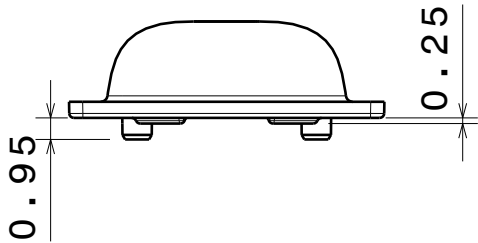

Isometric view

positioning pins

8.6

Bottom view

3

3

Front view of C12473_Siri-A without adhesive tape

Front view

DESIGNED BY

DATE

12.12.2011

SIZE

A4

DRAWING NUMBER

CA12474

REV