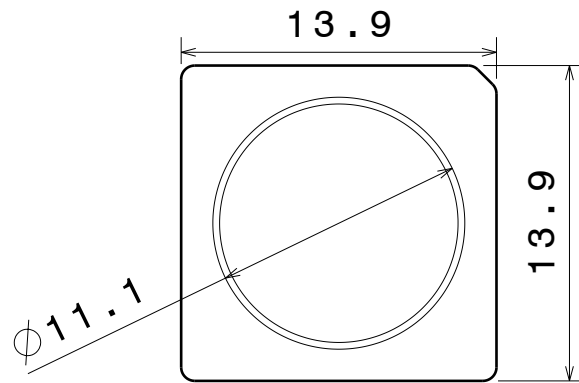

Top view

MATERIALS
Lens: PMMA
Tape: PU FOAM

This drawing is our property.
It can't be reproduced
or communicated without
our written agreement.

L
S
F
F

e
l
i
n

d
i
n

DRAWING TITLE

Datasheet Siri-A-tape

DRAWN BY

DATE

12.12.2011

CHECKED BY

DATE

12.12.2011

DESIGNED BY

DATE

12.12.2011

SIZE

A4

DRAWING NUMBER

CA12474

REV

1

SCALE

3:1

WEIGHT (g)

SHEET

1/1

D

A

1

1