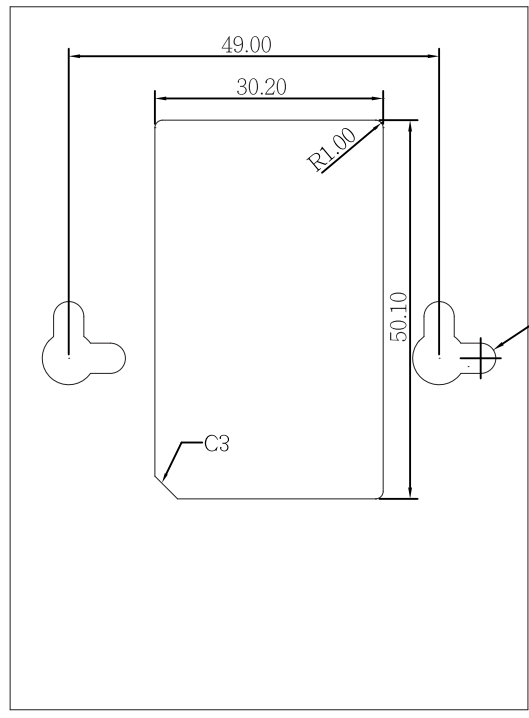

8 7 6 5 4 3 2 1

F  
E  
D  
C  
B  
A

THIRD ANGLE PROJECTION

**GENERAL NOTES**  
 DIMENSIONS ARE IN MM - DO NOT SCALE  
 THIS DOCUMENT CONTAINS CONFIDENTIAL, PROPRIETARY INFORMATION THAT IS PROPERTY OF STARTECH.COM

<h1>StarTech.com</h1>	
PRODUCT ID	MCMGBSCSM10
DESCRIPTION	Gigabit Ethernet to SC Fiber Media Converter - 1000Base-LX - Single-mode - 10 km
<b>DO NOT SCALE</b>	<b>SHEET: 1 OF: 1</b>
	<b>UPLOAD DATE: 2/8/2021</b>