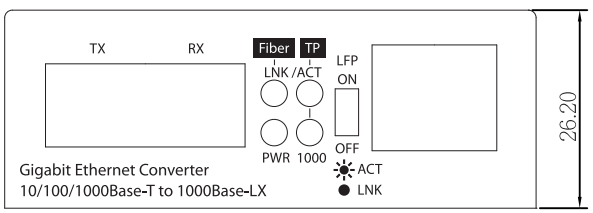

8 7 6 5 4 3 2 1

F  
E  
D  
C  
B  
A

THIRD ANGLE PROJECTION

**GENERAL NOTES**  
 DIMENSIONS ARE IN MM - DO NOT SCALE  
 THIS DOCUMENT CONTAINS CONFIDENTIAL, PROPRIETARY INFORMATION THAT IS PROPERTY OF STARTECH.COM

<h1>StarTech.com</h1>	
PRODUCT ID	MCMGBSCSM10
DESCRIPTION	Gigabit Ethernet to SC Fiber Media Converter - 1000Base-LX - Single-mode - 10 km
<b>DO NOT SCALE</b>	<b>SHEET: 1 OF: 1</b>
	<b>UPLOAD DATE: 2/8/2021</b>