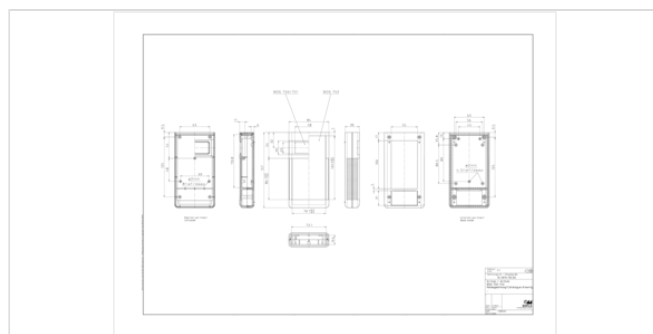

Dimensions

Dimensions

157 x 84 x 30 mm

Product drawing

Important!

To compensate for pressure when temperatures change and cause moisture in the enclosure, we recommend that you use a pressure compensation element.