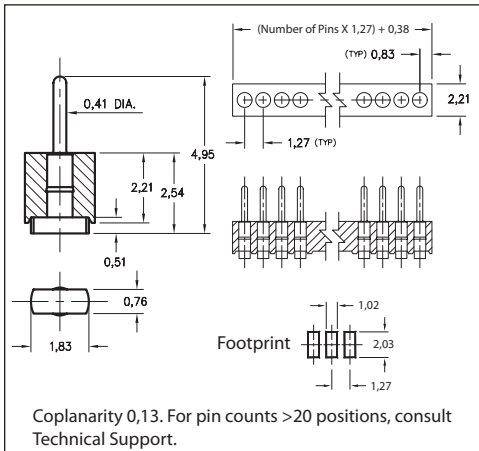

INTERCONNECTS

SERIES 340 & 399 • 1,27 AND 2,54 GRID SURFACE MOUNT HEADERS & SOCKETS • SINGLE ROW STRIPS

FIG. 1

FIG. 2

FIG. 3

- Series 340 and 399 interconnects are single row headers & sockets having unique surface mount "block" terminals
- "Block" termination makes the interconnects "self standing". This also minimizes profile and reduces the footprint compared with traditional "gullwing" designs
- Series 399 is a matched pair of 1,27 pitch sockets and headers with a mated height of only 5,54
- Series 340 is a 2,54 pitch SIP socket using a Hi-Rel, 4-finger BeCu #30 contact rated at 3 amps. See page 253 for details
- Insulators are high temperature thermoplastic, suitable for all soldering processes

ORDERING INFORMATION

FIG. 1	Series 399...310	Single Row 1,27 Grid Header			
		399-10-0-00-310000			
	Specify number of pins	↑		02-50	
	RoHS-2 2011/65/EU	XX=Plating Code See Below		For Electrical, Mechanical & Environmental Data, See page 264	
	SPECIFY PLATING CODE XX=	10	◆		
	Pin Plating		0,25µm Au		
FIG. 2	Series 399...300	Single Row 1,27 Grid Socket			
		399-XX-0-21-300000			
	Specify number of pins	↑		02-50	
	RoHS-2 2011/65/EU	XX=Plating Code See Below		For Electrical, Mechanical & Environmental Data, See page 264	
	SPECIFY PLATING CODE XX=		91	41	◆
	Sleeve (Pin)		5,08µm Sn/Pb	5,08µm Sn	
	Contact (Clip)		0,25µm Au	0,25µm Au	
FIG. 3	Series 340...780	Single Row 2,54 Grid Socket			
		340-XX-1-30-780100			
	Specify number of pins	↑		02-64	
	RoHS-2 2011/65/EU	XX=Plating Code See Below		For Electrical, Mechanical & Environmental Data, See page 264	
	SPECIFY PLATING CODE XX=			99	44
	Sleeve (Pin)		5,08µm Sn/Pb	5,08µm Sn	
	Contact (Clip)		2,54µm Sn/Pb	2,54µm Sn	