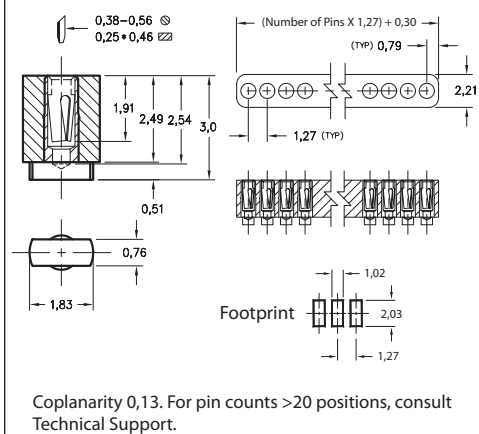

INTERCONNECTS

SERIES 340 & 399 • 1,27 AND 2,54 GRID SURFACE MOUNT HEADERS & SOCKETS • SINGLE ROW STRIPS

FIG. 1

FIG. 2

FIG. 3

- Series 340 and 399 interconnects are single row headers & sockets having unique surface mount "block" terminals
- "Block" termination makes the interconnects "self standing". This also minimizes profile and reduces the footprint compared with traditional "gullwing" designs
- Series 399 is a matched pair of 1,27 pitch sockets and headers with a mated height of only 5,54
- Series 340 is a 2,54 pitch SIP socket using a Hi-Rel, 4-finger BeCu #30 contact rated at 3 amps. See page 253 for details
- Insulators are high temperature thermoplastic, suitable for all soldering processes

ORDERING INFORMATION

FIG. 1	Series 399...310	Single Row 1,27 Grid Header			
		399-10-0-00-310000			
	Specify number of pins	↑		02-50	
	RoHS-2 2011/65/EU	XX=Plating Code See Below		For Electrical, Mechanical & Environmental Data, See page 264	
	SPECIFY PLATING CODE XX=	10	◆		
	Pin Plating		0,25µm Au		
FIG. 2	Series 399...300	Single Row 1,27 Grid Socket			
		399-XX-0-21-300000			
	Specify number of pins	↑		02-50	
	RoHS-2 2011/65/EU	XX=Plating Code See Below		For Electrical, Mechanical & Environmental Data, See page 264	
	SPECIFY PLATING CODE XX=		91	41	◆
	Sleeve (Pin)		5,08µm Sn/Pb	5,08µm Sn	
	Contact (Clip)		0,25µm Au	0,25µm Au	
FIG. 3	Series 340...780	Single Row 2,54 Grid Socket			
		340-XX-1-30-780100			
	Specify number of pins	↑		02-64	
	RoHS-2 2011/65/EU	XX=Plating Code See Below		For Electrical, Mechanical & Environmental Data, See page 264	
	SPECIFY PLATING CODE XX=			99	44
	Sleeve (Pin)		5,08µm Sn/Pb	5,08µm Sn	
	Contact (Clip)		2,54µm Sn/Pb	2,54µm Sn	