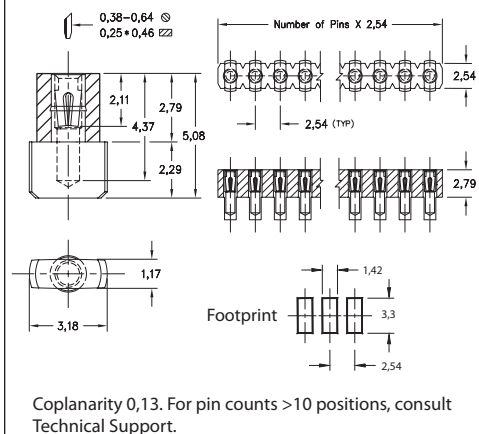

INTERCONNECTS

SERIES 340 & 399 • 1,27 AND 2,54 GRID SURFACE MOUNT HEADERS & SOCKETS • SINGLE ROW STRIPS

FIG. 1

FIG. 2

FIG. 3

- Series 340 and 399 interconnects are single row headers & sockets having unique surface mount "block" terminals
- "Block" termination makes the interconnects "self standing". This also minimizes profile and reduces the footprint compared with traditional "gullwing" designs
- Series 399 is a matched pair of 1,27 pitch sockets and headers with a mated height of only 5,54
- Series 340 is a 2,54 pitch SIP socket using a Hi-Rel, 4-finger BeCu #30 contact rated at 3 amps. See page 253 for details
- Insulators are high temperature thermoplastic, suitable for all soldering processes

ORDERING INFORMATION

FIG. 1	Series 399...310	Single Row 1,27 Grid Header			
		399-10-0-00-310000			
	Specify number of pins	↑		02-50	
	RoHS-2 2011/65/EU	XX=Plating Code See Below		For Electrical, Mechanical & Environmental Data, See page 264	
	SPECIFY PLATING CODE XX=	10	◆		
	Pin Plating		0,25µm Au		
FIG. 2	Series 399...300	Single Row 1,27 Grid Socket			
		399-XX-0-21-300000			
	Specify number of pins	↑		02-50	
	RoHS-2 2011/65/EU	XX=Plating Code See Below		For Electrical, Mechanical & Environmental Data, See page 264	
	SPECIFY PLATING CODE XX=		91	41	◆
	Sleeve (Pin)		5,08µm Sn/Pb	5,08µm Sn	
	Contact (Clip)		0,25µm Au	0,25µm Au	
FIG. 3	Series 340...780	Single Row 2,54 Grid Socket			
		340-XX-1-30-780100			
	Specify number of pins	↑		02-64	
	RoHS-2 2011/65/EU	XX=Plating Code See Below		For Electrical, Mechanical & Environmental Data, See page 264	
	SPECIFY PLATING CODE XX=			99	44
	Sleeve (Pin)		5,08µm Sn/Pb	5,08µm Sn	
	Contact (Clip)		2,54µm Sn/Pb	2,54µm Sn	