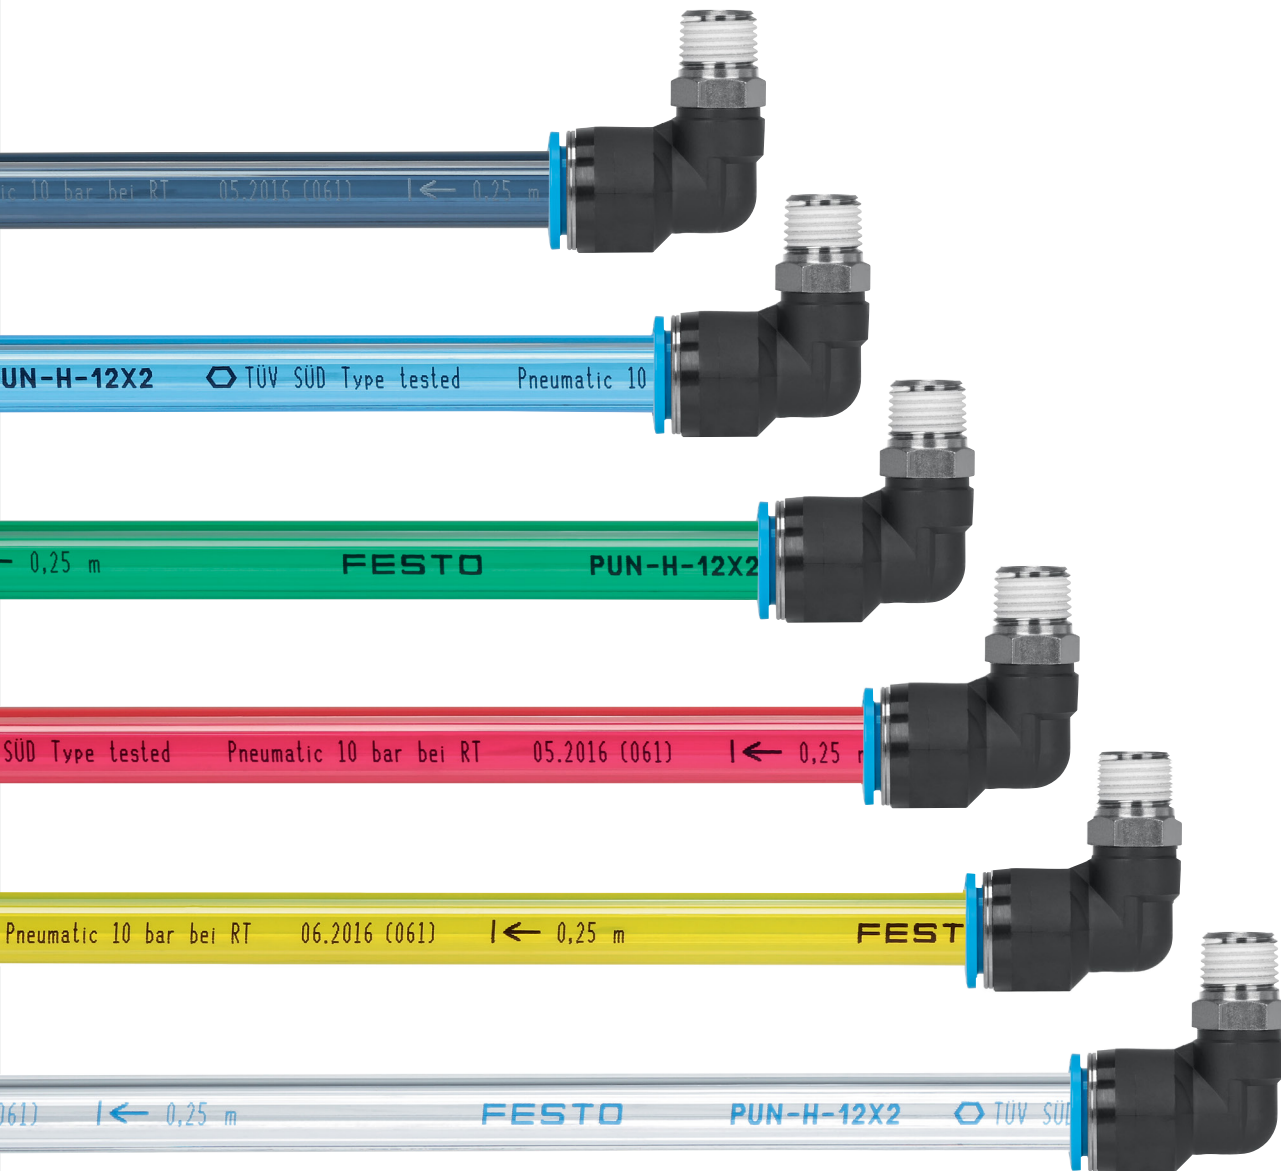

Tubing and Fittings Quick Reference

Metric & Inch

FESTO

How to read the Type Codes:

Index

- 3 Inch Fittings
- 8 Metric Fittings
- 14 Tubing

QB Series – Threaded Inch Fittings

Example: QB Series, T style connector with 10-32 UNF thread and 1/4 inch tube connection.