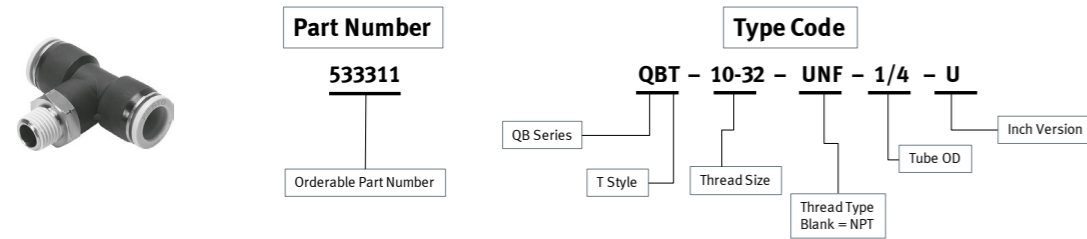

Tubing and Fittings Quick Reference

Metric & Inch

FESTO

How to read the Type Codes:

Index

- 3 Inch Fittings
- 8 Metric Fittings
- 14 Tubing

QB Series – Threaded Inch Fittings

Example: QB Series, T style connector with 10-32 UNF thread and 1/4 inch tube connection.

QB/QS Series – Threaded Hybrid Fittings

Example: QS Series, 1/8 ISO-R tapered thread, internal hex, inch OD tube Hybrid Fitting

QS Series – Threaded Metric Fittings

Example: QS Series Elbow fitting with 1/8 ISO-G parallel thread and 6mm OD tube.