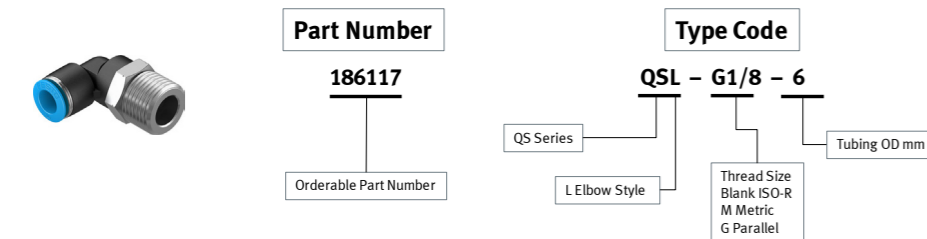

Tubing and Fittings Quick Reference

Metric & Inch

FESTO

How to read the Type Codes:

Index

- 3 Inch Fittings
- 8 Metric Fittings
- 14 Tubing

QB Series – Threaded Inch Fittings

Example: QB Series, T style connector with 10-32 UNF thread and 1/4 inch tube connection.

QB/QS Series – Threaded Hybrid Fittings

Example: QS Series, 1/8 ISO-R tapered thread, internal hex, inch OD tube Hybrid Fitting

QS Series – Threaded Metric Fittings

Example: QS Series Elbow fitting with 1/8 ISO-G parallel thread and 6mm OD tube.