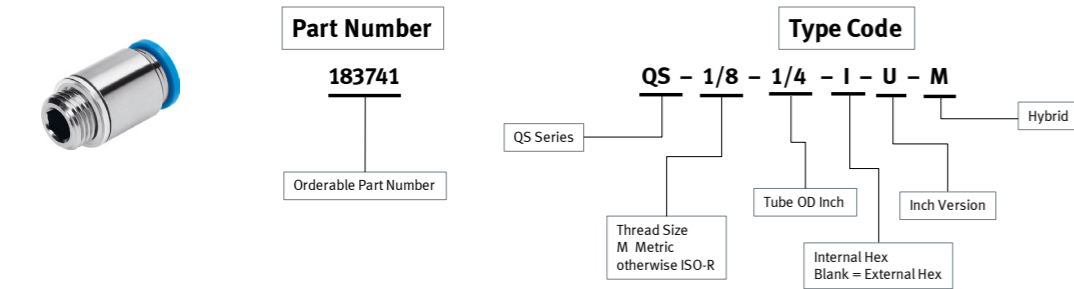

Tubing and Fittings Quick Reference

Metric & Inch

FESTO

How to read the Type Codes:

Index

- 3 Inch Fittings
- 8 Metric Fittings
- 14 Tubing

QB Series – Threaded Inch Fittings

Example: QB Series, T style connector with 10-32 UNF thread and 1/4 inch tube connection.

QB/QS Series – Threaded Hybrid Fittings

Example: QS Series, 1/8 ISO-R tapered thread, internal hex, inch OD tube Hybrid Fitting

QS Series – Threaded Metric Fittings

Example: QS Series Elbow fitting with 1/8 ISO-G parallel thread and 6mm OD tube.