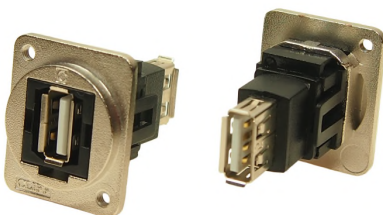

CLIFF

FEEDTHROUGH CONNECTORS - M3 Holes

Our best selling Feedthrough Connectors are now available with M3 holes, for quick and easy rear panel mounting. Frames are made from diecast metal with a Nickel or Black plating.

Part No.
CP30203NM3

DESCRIPTION
USB 2.0 B to USB 2.0 B, Metal frame

Part No.
CP30205NM3

DESCRIPTION
USB 3.0 A to USB 3.0 A, Metal frame

Part No.
CP30205NM3B

DESCRIPTION
USB 3.0 A to USB 3.0 A, Black metal frame

Part No.
CP30207NM3

DESCRIPTION
USB 2.0 B to USB 2.0 A, Metal frame

Part No.
CP30208NM3

DESCRIPTION
USB 2.0 A to USB 2.0 A, Metal frame

Part No.
CP30208NM3B

DESCRIPTION
USB 2.0 A to USB 2.0 A, Black metal frame

CLIFF

FEEDTHROUGH CONNECTORS - M3 Holes

Part No.
CP30218M3

DESCRIPTION
ST Fibre, Metal frame

Part No.
CP30218M3B

DESCRIPTION
ST Fibre, Black metal frame

Part No.
CP30220M3B

DESCRIPTION
UTP Cat5e RJ45-RJ45, Black metal frame