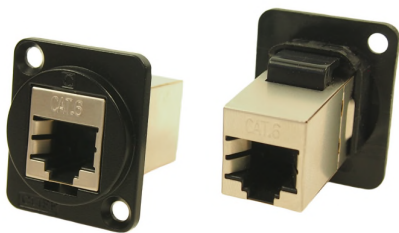

Part No.
CP30203NM3

DESCRIPTION
USB 2.0 B to USB 2.0 B, Metal frame

Part No.
CP30205NM3

DESCRIPTION
USB 3.0 A to USB 3.0 A, Metal frame

Part No.
CP30205NM3B

DESCRIPTION
USB 3.0 A to USB 3.0 A, Black metal frame

Part No.
CP30207NM3

DESCRIPTION
USB 2.0 B to USB 2.0 A, Metal frame

Part No.
CP30208NM3

DESCRIPTION
USB 2.0 A to USB 2.0 A, Metal frame

Part No.
CP30208NM3B

DESCRIPTION
USB 2.0 A to USB 2.0 A, Black metal frame

CLIFF

FEEDTHROUGH CONNECTORS - M3 Holes

Part No.
CP30218M3

DESCRIPTION
ST Fibre, Metal frame

Part No.
CP30218M3B

DESCRIPTION
ST Fibre, Black metal frame

Part No.
CP30220M3B

DESCRIPTION
UTP Cat5e RJ45-RJ45, Black metal frame

Part No.
CP30222SM3

DESCRIPTION
FTP Cat6 RJ45-RJ45, Shielded, Metal frame

Part No.
CP30222SM3B

DESCRIPTION
FTP Cat6 RJ45-RJ45, Shielded, Black metal frame

Part No.
CP30225SM3

DESCRIPTION
FTP Cat6A RJ45-RJ45, Shielded, Metal frame