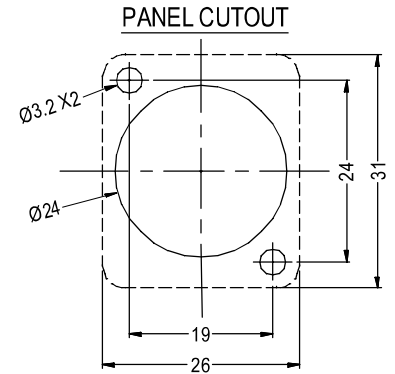

CLIFF

FEEDTHROUGH CONNECTORS - M3 Holes

Our best selling Feedthrough Connectors are now available with M3 holes, for quick and easy rear panel mounting. Frames are made from diecast metal with a Nickel or Black plating.