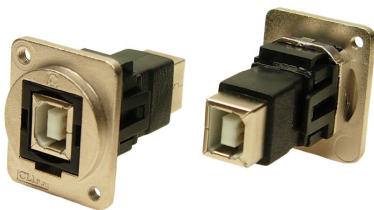

CLIFF

FEEDTHROUGH CONNECTORS - M3 Holes

Our best selling Feedthrough Connectors are now available with M3 holes, for quick and easy rear panel mounting. Frames are made from diecast metal with a Nickel or Black plating.

Part No.
CP30203NM3

DESCRIPTION
USB 2.0 B to USB 2.0 B, Metal frame

Part No.
CP30205NM3

DESCRIPTION
USB 3.0 A to USB 3.0 A, Metal frame

Part No.
CP30205NM3B

DESCRIPTION
USB 3.0 A to USB 3.0 A, Black metal frame

Part No.
CP30207NM3

DESCRIPTION
USB 2.0 B to USB 2.0 A, Metal frame

Part No.
CP30208NM3

DESCRIPTION
USB 2.0 A to USB 2.0 A, Metal frame

Part No.
CP30208NM3B

DESCRIPTION
USB 2.0 A to USB 2.0 A, Black metal frame

CLIFF

FEEDTHROUGH CONNECTORS - M3 Holes

Part No.
CP30218M3

DESCRIPTION
ST Fibre, Metal frame

Part No.
CP30218M3B

DESCRIPTION
ST Fibre, Black metal frame

Part No.
CP30220M3B

DESCRIPTION
UTP Cat5e RJ45-RJ45, Black metal frame