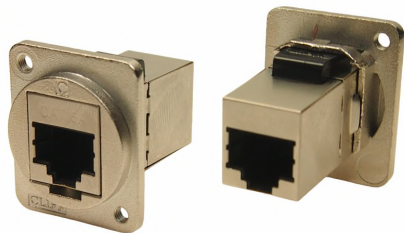

CLIFF

FEEDTHROUGH CONNECTORS - M3 Holes

Our best selling Feedthrough Connectors are now available with M3 holes, for quick and easy rear panel mounting. Frames are made from diecast metal with a Nickel or Black plating.

Part No.
CP30207NM3

DESCRIPTION
USB 2.0 B to USB 2.0 A, Metal frame

Part No.
CP30208NM3

DESCRIPTION
USB 2.0 A to USB 2.0 A, Metal frame

Part No.
CP30208NM3B

DESCRIPTION
USB 2.0 A to USB 2.0 A, Black metal frame

CLIFF

FEEDTHROUGH CONNECTORS - M3 Holes

Part No.
CP30218M3

DESCRIPTION
ST Fibre, Metal frame

Part No.
CP30218M3B

DESCRIPTION
ST Fibre, Black metal frame

Part No.
CP30220M3B

DESCRIPTION
UTP Cat5e RJ45-RJ45, Black metal frame

Part No.
CP30222SM3

DESCRIPTION
FTP Cat6 RJ45-RJ45, Shielded, Metal frame

Part No.
CP30222SM3B

DESCRIPTION
FTP Cat6 RJ45-RJ45, Shielded, Black metal frame

Part No.
CP30225SM3

DESCRIPTION
FTP Cat6A RJ45-RJ45, Shielded, Metal frame