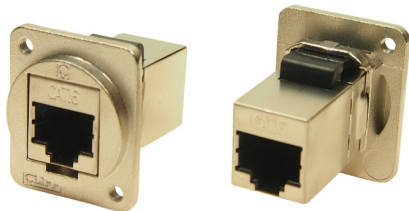

CLIFF

FEEDTHROUGH CONNECTORS - M3 Holes

Our best selling Feedthrough Connectors are now available with M3 holes, for quick and easy rear panel mounting. Frames are made from diecast metal with a Nickel or Black plating.

Part No.
CP30203NM3

DESCRIPTION
USB 2.0 B to USB 2.0 B, Metal frame

Part No.
CP30205NM3

DESCRIPTION
USB 3.0 A to USB 3.0 A, Metal frame

Part No.
CP30205NM3B

DESCRIPTION
USB 3.0 A to USB 3.0 A, Black metal frame

Part No.
CP30207NM3

DESCRIPTION
USB 2.0 B to USB 2.0 A, Metal frame

Part No.
CP30208NM3

DESCRIPTION
USB 2.0 A to USB 2.0 A, Metal frame

Part No.
CP30208NM3B

DESCRIPTION
USB 2.0 A to USB 2.0 A, Black metal frame

CLIFF

FEEDTHROUGH CONNECTORS - M3 Holes

Part No.
CP30218M3

DESCRIPTION
ST Fibre, Metal frame

Part No.
CP30218M3B

DESCRIPTION
ST Fibre, Black metal frame

Part No.
CP30220M3B

DESCRIPTION
UTP Cat5e RJ45-RJ45, Black metal frame