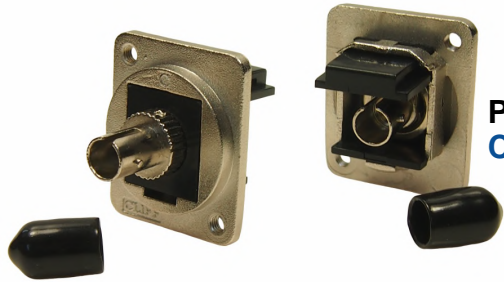

CLIFF

FEEDTHROUGH CONNECTORS - M3 Holes

Our best selling Feedthrough Connectors are now available with M3 holes, for quick and easy rear panel mounting. Frames are made from diecast metal with a Nickel or Black plating.

Part No.
CP30203NM3

DESCRIPTION
USB 2.0 B to USB 2.0 B, Metal frame

Part No.
CP30205NM3

DESCRIPTION
USB 3.0 A to USB 3.0 A, Metal frame

Part No.
CP30205NM3B

DESCRIPTION
USB 3.0 A to USB 3.0 A, Black metal frame

Part No.
CP30207NM3

DESCRIPTION
USB 2.0 B to USB 2.0 A, Metal frame

Part No.
CP30208NM3

DESCRIPTION
USB 2.0 A to USB 2.0 A, Metal frame

Part No.
CP30208NM3B

DESCRIPTION
USB 2.0 A to USB 2.0 A, Black metal frame

CLIFF

FEEDTHROUGH CONNECTORS - M3 Holes

Part No.
CP30218M3

DESCRIPTION
ST Fibre, Metal frame

Part No.
CP30218M3B

DESCRIPTION
ST Fibre, Black metal frame

Part No.
CP30220M3B

DESCRIPTION
UTP Cat5e RJ45-RJ45, Black metal frame