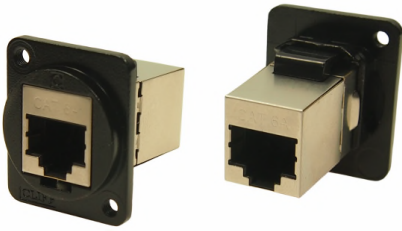

CLIFF

FEEDTHROUGH CONNECTORS - M3 Holes

Our best selling Feedthrough Connectors are now available with M3 holes, for quick and easy rear panel mounting. Frames are made from diecast metal with a Nickel or Black plating.

CLIFF

FEEDTHROUGH CONNECTORS - M3 Holes

Part No.
CP30218M3

DESCRIPTION
ST Fibre, Metal frame

Part No.
CP30218M3B

DESCRIPTION
ST Fibre, Black metal frame

Part No.
CP30220M3B

DESCRIPTION
UTP Cat5e RJ45-RJ45, Black metal frame

Part No.
CP30222SM3

DESCRIPTION
FTP Cat6 RJ45-RJ45, Shielded, Metal frame

Part No.
CP30222SM3B

DESCRIPTION
FTP Cat6 RJ45-RJ45, Shielded, Black metal frame

Part No.
CP30225SM3

DESCRIPTION
FTP Cat6A RJ45-RJ45, Shielded, Metal frame

Visit us online at:
www.cliffuk.co.uk

CLIFF

FEEDTHROUGH CONNECTORS - M3 Holes

Part No.
CP30225SM3B

DESCRIPTION
FTP Cat6A RJ45-RJ45, Shielded, Black Metal frame