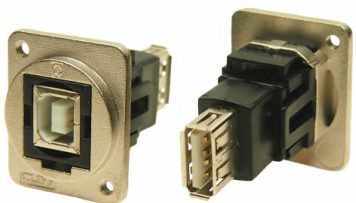

CLIFF

FEEDTHROUGH CONNECTORS - M3 Holes

Our best selling Feedthrough Connectors are now available with M3 holes, for quick and easy rear panel mounting. Frames are made from diecast metal with a Nickel or Black plating.

Part No.
CP30203NM3

DESCRIPTION
USB 2.0 B to USB 2.0 B, Metal frame

Part No.
CP30205NM3

DESCRIPTION
USB 3.0 A to USB 3.0 A, Metal frame

Part No.
CP30205NM3B

DESCRIPTION
USB 3.0 A to USB 3.0 A, Black metal frame

Part No.
CP30207NM3

DESCRIPTION
USB 2.0 B to USB 2.0 A, Metal frame

Part No.
CP30208NM3

DESCRIPTION
USB 2.0 A to USB 2.0 A, Metal frame

Part No.
CP30208NM3B

DESCRIPTION
USB 2.0 A to USB 2.0 A, Black metal frame

CLIFF

FEEDTHROUGH CONNECTORS - M3 Holes

Part No.
CP30218M3

DESCRIPTION
ST Fibre, Metal frame

Part No.
CP30218M3B

DESCRIPTION
ST Fibre, Black metal frame

Part No.
CP30220M3B

DESCRIPTION
UTP Cat5e RJ45-RJ45, Black metal frame