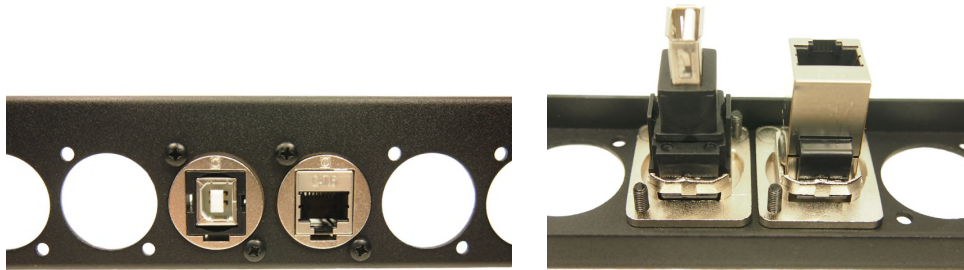

CLIFF

FEEDTHROUGH CONNECTORS - M3 Holes

Our best selling Feedthrough Connectors are now available with M3 holes, for quick and easy rear panel mounting. Frames are made from diecast metal with a Nickel or Black plating.

Part No.
CP30203NM3

DESCRIPTION
USB 2.0 B to USB 2.0 B, Metal frame

Part No.
CP30205NM3

DESCRIPTION
USB 3.0 A to USB 3.0 A, Metal frame

Part No.
CP30205NM3B

DESCRIPTION
USB 3.0 A to USB 3.0 A, Black metal frame

Part No.
CP30207NM3

DESCRIPTION
USB 2.0 B to USB 2.0 A, Metal frame

Part No.
CP30208NM3

DESCRIPTION
USB 2.0 A to USB 2.0 A, Metal frame

Part No.
CP30208NM3B

DESCRIPTION
USB 2.0 A to USB 2.0 A, Black metal frame

CLIFF

FEEDTHROUGH CONNECTORS - M3 Holes

Part No.
CP30218M3

DESCRIPTION
ST Fibre, Metal frame

Part No.
CP30218M3B

DESCRIPTION
ST Fibre, Black metal frame

Part No.
CP30220M3B

DESCRIPTION
UTP Cat5e RJ45-RJ45, Black metal frame