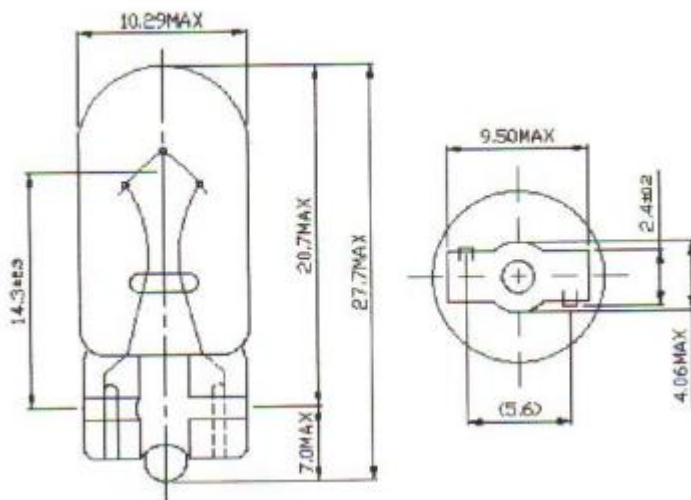

# Wedge Filament Indicator Lamp, Clear, 28 V, 60 mA, 5000h

RS Stock number 655-9750

Dimensions: mm

## Specifications

### Structure

- Bulb Type: T3 1/4 Clear
- Bulb Diameter:  $\varnothing 10.9$  Max
- Length: 27.7 Max
- Base Type: Wedge Base

### Design Characteristics

- Voltage: 28V
- Amperage: 60mA $\pm$ 10%
- Filament Type: Vacuum Type
- Luminous Flux: 8Lm $\pm$ 20%
- Life Hours: 5000Hrs