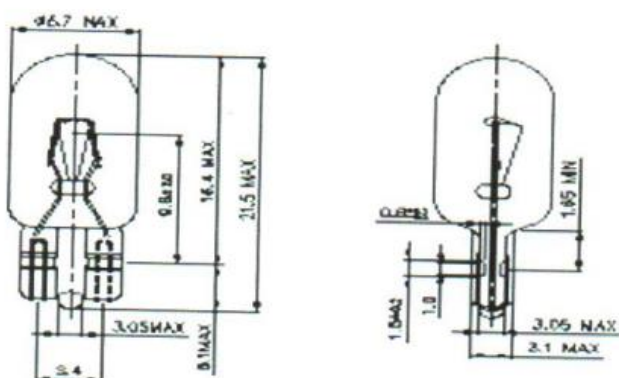

Datasheet

Wedge Filament Indicator Lamp

RS Stock number [655-9665](#)

Dimensions: (mm)

Specifications

Structure		Design Characteristics	
Bulb Type	T1 ¼ Clear	Voltage	28V
Bulb Diameter	Ø6.7 Max	Amperage	40mA±10%
Length	21.5 Max	Filament Type	Vacuum Type
Base Type	Wedge Base	Luminous Flux	3.8Lm ± 20%
		Life Hours	7000hrs