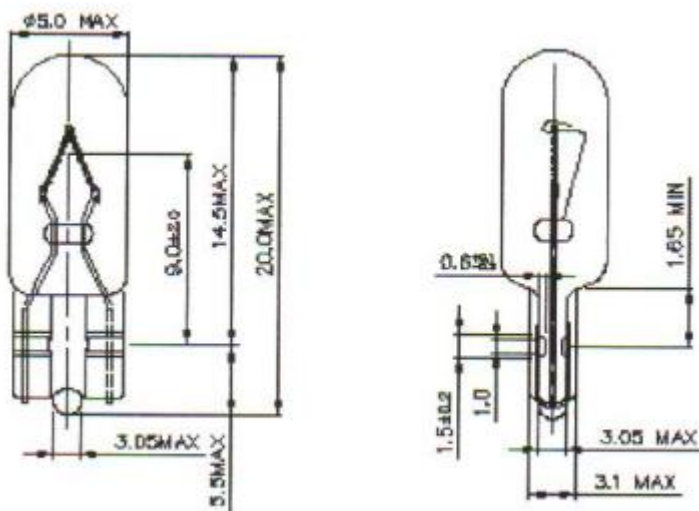

Datasheet

Wedge Filament Indicator Lamp, Clear, 12 V, 30 mA, 3000h

RS Stock number [655-9659](#)

Dimensions: mm

Specifications

Structure

- Bulb Type: T1 ½ Clear
- Bulb Diameter: $\phi 5.0$ Max
- Length: 20.0 Max
- Base Type: Wedge Base

Design Characteristics

- Voltage: 12V
- Amperage: 30A \pm 10%
- Filament Type: Vacuum Type
- Luminous Flux: 0.73Lm \pm 20%
- Life Hours: 3000hrs