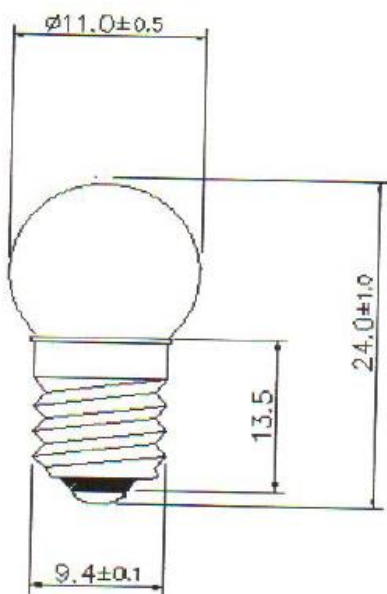

Datasheet

Clear Filament Indicator Lamp

RS Stock number [655-9643](#)

Dimensions: (mm)

Specifications

Structure		Design Characteristics	
Bulb Type	G3 1/2 Clear	Voltage	6V
Bulb Diameter	Ø11.2max	Amperage	60mA±10%
Length	25.0Max	Filament Type	Vacuum Type
Base Type	E10	Luminous Flux	1.0Lm±20%
		Life Hours	10000hrs