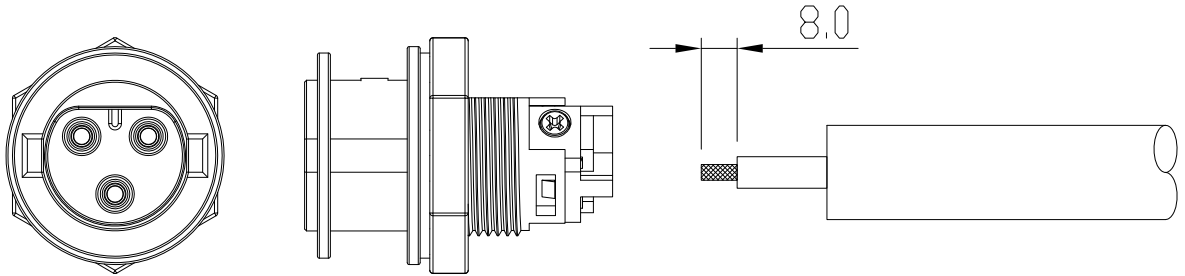

POWER Screw-In Type Field Installable Female

- 1.) Strip conductors 8mm.
- 2.) Insert stripped wire into screw-in pin, tighten. [8.0 Kg-cm]
- 3.) Type 600VAC

Number of cond.	AWG Size
3	10

- 4.) A Marking: Not for interrupting current