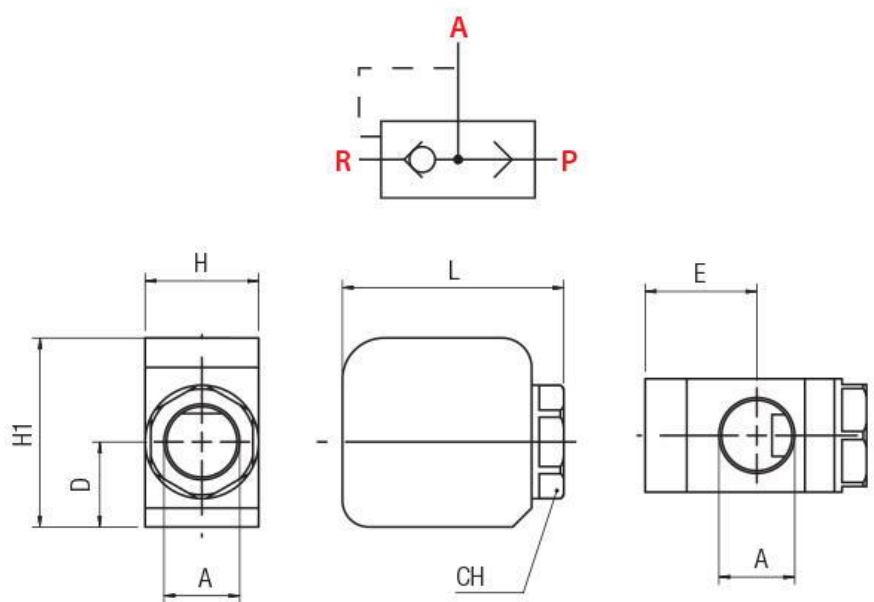

A	H	L	H1	E	D	CH	DN	Pack
1/4	20	40	33	23	13,5	18	8	2