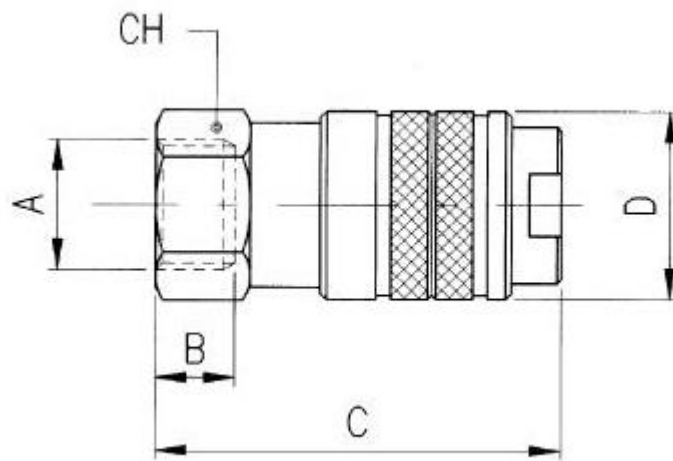

A	B	C	D	CH	Pack.
1/4	11	51	24	21	10