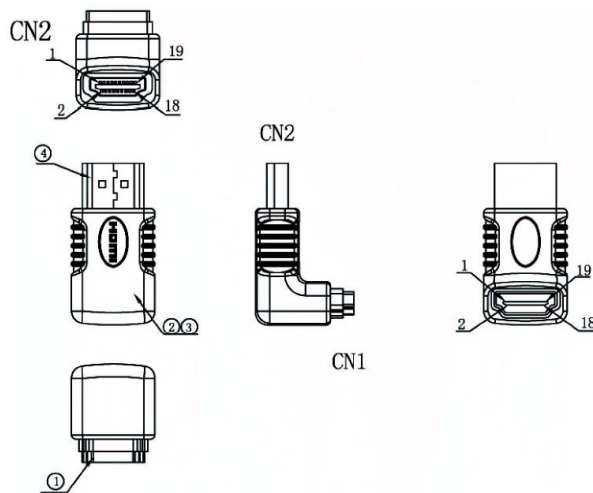

Datasheet

RS PRO HDMI 270° Right Angle Male to Female Adapter, Black

Stock number: 2299963

EN

The RS PRO HDMI right angle male to female adapter has a black PVC shell and metal connectors which are gold plated, and has all 19 pins connected.

Due to the positioning of the HDMI ports on some screens or devices, using right angled adapters can relieve the stress on the cable.

HDMI is possibly the most common display connection on the market which can be found on devices ranging from PC's, Bluray players, games consoles and more.

| PIN OUT | | | |
|---------|----|----|----|
| P1 | P2 | P1 | P2 |
| 1 | 1 | 11 | 11 |
| 2 | 2 | 12 | 12 |
| 3 | 3 | 13 | 13 |
| 4 | 4 | 14 | 14 |
| 5 | 5 | 15 | 15 |
| 6 | 6 | 16 | 16 |
| 7 | 7 | 17 | 17 |
| 8 | 8 | 18 | 18 |
| 9 | 9 | 19 | 19 |
| 10 | 10 | 铁壳 | 铁壳 |

| | |
|---|--|
| ⑤ | L:90mm * W:70mm * T:0.08mm |
| ④ | HDMI 19P/AM comector Crinping Type, The Pin Gold Plating, the shell for Gold Plating |
| ③ | 30AWG (7/0.102TC) JACKET COLOR:BLACK; OD:0.55mm (BDF002) L:25±5mm |
| ② | Shore A 80PVC (UL94-2) color For BLACK |
| ① | HDMI 19P/FM comector Crinping Type, The Pin Gold Plating, the shell for Gold Plating |