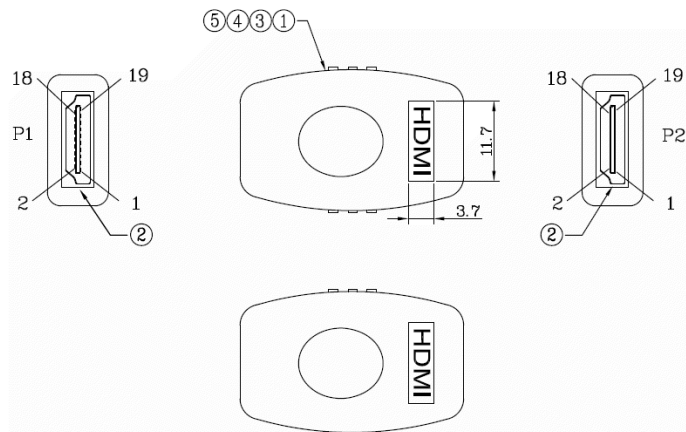

Datasheet

RS PRO HDMI 19 Pin Female to Female Coupler, Black

Stock number: 2299961

EN

The RS PRO HDMI female to female coupler has a black ABS shell and metal connectors which are gold plated.

Our coupler has all 19 pins connected by a PCB and is 20mm long. The primary use of this coupler is to connect two HDMI cables together.

HDMI is possibly the most common display connection on the market which can be found on devices ranging from PC's, Bluray players, games consoles and more.

PIN OUT			
P1	P2	P1	P2
1	1	11	11
2	2	12	12
3	3	13	13
4	4	14	14
5	5	15	15
6	6	16	16
7	7	17	17
8	8	18	18
9	9	19	19
10	10	铁壳	铁壳

6	UL1007 28AWG WHITE L=20mm OD: 1.2 tIn plated:2*2mm
5	HDMI F ABS black boot
4	black PVC 45P
3	Transparent PE
2	HDMI 19P F SHELL:GOLD PLATED
1	HDMI F to HDMI F PCBA

RoHS / REACH / CE