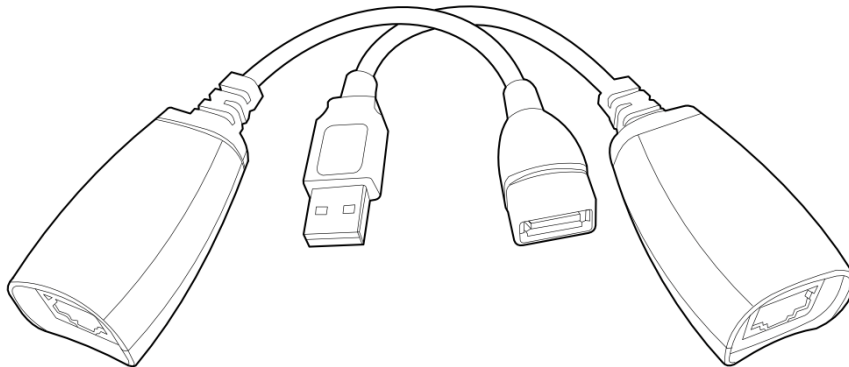

### RS PRO 45m USB 1.1 Extender over CAT5e/CAT6, Black

Stock number: 2299957

EN

The RS PRO USB 1.1 extender over CAT5e/CAT6 has a black plastic shell and has a USB A male on the receiver and an USB A female on the receiver.

The cable flex has a black PVC jacket and a strain relief to help stop the cable splitting around the connector.

This adapter is designed extend USB connectivity past the 5 metre limitation.

- USB extension adapter
- Extend up to 45 metres
- No additional drivers required - Plug n Play
- Compatible with Windows XP, Win 7, Win 8, Win 10 & Mac OS X and above