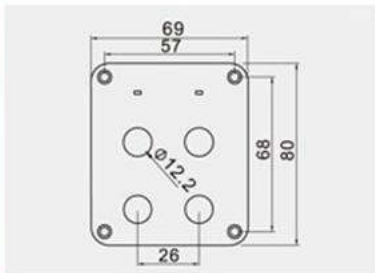

## R18-P2A-

57x 57\*68

$\pm 0.2$  2 mm max

### FEATURES:

- Note: The length of switch's lever can't over 25mm.
- Panel colours options: silver, raceflag and wood grain.