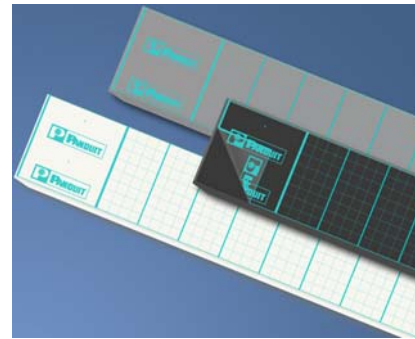

PANDUIT® PANDUCT® Protective Film for Duct Covers

PANDUIT® PANDUCT® Protective Film is available on select **PANDUCT®** Wiring Duct Covers. The film protects the duct covers from damage during the installation process. A grid provides a visual aid that assists the installer to make cuts quickly and easily in the field and provides space for writing notes using an indelible ink pen. The clear film peels away easily from the cover without leaving a sticky residue.

Product Characteristics:	Performance:		
Construction	<u>Tensile Strength (psi)</u>		<u>Test Method</u>
Backing: Low density polyethylene – clear ASTM D-1003 haze	MD	3100	ASTMD882
Adhesive: Water based acrylic	TD	2700	ASTMD882
Total thickness: 2.0 mil	<u>Elongation(%)</u>		
Melting point: >180° F	MD	400	ASTMD882
	TD	570	ASTMD882
Handling and storage: Dry room temperature. Remove protective film prior to service.			