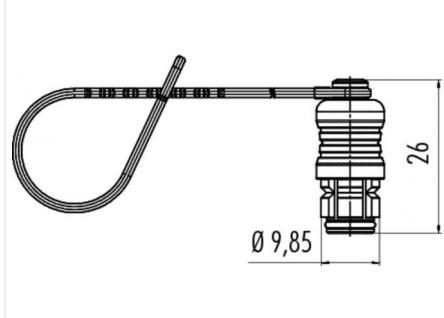

Product description **Protection cap for male cable connector**
 Order number **08 2813 000 000**

Illustration

Scale drawing

Technical data

Degree of protection IP67

Matching products

- 99 9205 00 03 - Cable plug connector, black
- 99 9209 00 04 - Cable plug connector, black
- 99 9213 00 05 - Cable plug connector, black
- 99 9225 00 08 - Cable plug connector, black
- 99 9205 050 03 - Cable plug connector, red
- 99 9209 050 04 - Cable plug connector, red
- 99 9213 050 05 - Cable plug connector, red
- 99 9225 050 08 - Cable plug connector, red
- 99 9205 060 03 - Cable plug connector, blue
- 99 9209 060 04 - Cable plug connector, blue
- 99 9213 060 05 - Cable plug connector, blue
- 99 9225 060 08 - Cable plug connector, blue
- 99 9205 070 03 - Cable plug connector, green
- 99 9209 070 04 - Cable plug connector, green
- 99 9213 070 05 - Cable plug connector, green
- 99 9225 070 08 - Cable plug connector, green
- 79 9237 020 03 - Cable plug connector, injection-moulded cable
- 79 9241 020 04 - Cable plug connector, injection-moulded cable
- 79 9245 020 05 - Cable plug connector, injection-moulded cable
- 79 9257 020 08 - Cable plug connector, injection-moulded cable
- 99 9205 400 03 - Cable plug connector, black
- 99 9209 400 04 - Cable plug connector, black
- 99 9213 400 05 - Cable plug connector, black
- 99 9225 400 08 - Cable plug connector, black
- 99 9205 450 03 - Cable plug connector, red
- 99 9209 450 04 - Cable plug connector, red
- 99 9213 450 05 - Cable plug connector, red
- 99 9225 450 08 - Cable plug connector, red
- 99 9205 460 03 - Cable plug connector, blue
- 99 9209 460 04 - Cable plug connector, blue
- 99 9213 460 05 - Cable plug connector, blue
- 99 9225 460 08 - Cable plug connector, blue
- 99 9205 470 03 - Cable plug connector, green
- 99 9209 470 04 - Cable plug connector, green