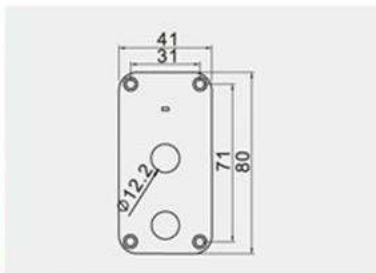

R18-P1A-

31\*70

2 mm max

**FEATURES:**

- Note: The length of switch's lever can't over 25mm.
- Panel colours options: silver, raceflag and wood grain.