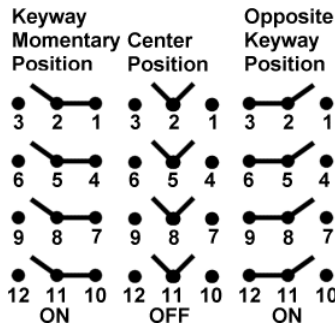

Honeywell Sensing and Control

Search

4TL11-50M
(Home : Products : Switches » MICRO SWITCH™ Toggle Switches » TL)

narrow your search

Products

- Controls Monitoring and Lighting (352)
- Machine Safety (1701)
- Sensors (6224)
- Switches (9749)
- Wireless (39)

Technology

- Control and Instrumentation (1052)
- Electromechanical (9301)
- Magnetic (541)
- Optical/Infrared (1042)
- Thick Film (1764)
- More...

new products

New Wireless Products

Wireless Web Site
WGLA and WPMM
XYR6000™

[find out more](#)

white papers

- Wireless Switches Offer Unlimited Benefit
- Basic Switches Are Not Created Equal
- Applying Precision Switches Sensors for Medical Devices
- New Ways to Measure Torque
- Choosing Safety Switches
- Specifying Hour Meters

Need help?

[Click here to contact us](#)

Actual product appearance may vary.

[Sales & Service](#)

[Distributor Inventory](#)

Overview Specs Documentation Application Notes

Product Specifications

Circuitry/Operating action

Product Type
Lever Lock

Ampere/Voltage Range (Resistive Load)	0.75 A at 115 Vdc, 0.5 A to 18 A at 0.5 Vdc to 28 Vdc, 0.5 A to 10 A at 0.5 Vac to 277 Vac, 0.5 A at 250 Vdc
Circuitry	4PDT
Action	3 position
Mounting	Bushing 15/32 in
Termination	Screw
Lever Type	Locking
Comment	Silver cadmium oxide contacts
Availability	Global
UNSPSC Code	30211908
UNSPSC Commodity	30211908 Toggle switches
Series Name	TL

contacts

- Customer Service
- Technical Support
- Global Sales & Service
- View Site Demo
- Site Comments?

meet dr. larry

VIDEO - Dr. Larry Goldstein explains our newest and best technologies.

Meet Dr. Larry

my links

- Login to iCOM
- Login to Rep/AD Portal
- Login to Digital University

News Center

HONEYWELL ANNOUNCES ADDITION TO RELIALIGN™ RESIDENTIAL DOOR INTERLOCK SWITCHES THAT FEATURE RUGGED, PLASTIC HOUSING

HONEYWELL RELEASES UNLIMITED POTENTIAL WITH NEW LIMITLESS™ WIRELESS SWITCHES

HONEYWELL'S XYR6000 WIRELESS POSITION SENSOR ENABLES MONITORING IN HAZARDOUS AREAS AND REMOTE LOCATIONS

MICRO SWITCH Anniversary site