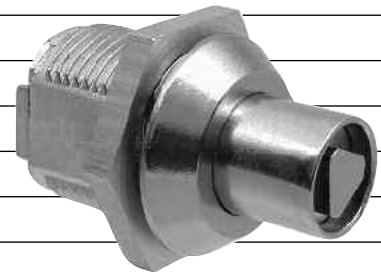

Budget Lock

5524

4282

4283

PRODUCT REFERENCE NUMBERS	STANDARD FINISH
5524-0100 SLAMLOCK	5524-0100 ZINC PLATE
4282-1400 PLUNGER LOCK	4282-1400 BRIGHT CHROME
4283-1400 PLUNGER LOCK	4283-1400 BRIGHT CHROME

STANDARD 8mm TRI-HEAD - 7mm AVAILABLE ON REQUEST

4282 - ROSETTE SUPPLIED ON REQUEST, SEE SECTION 12

LOWE & FLETCHER LTD

MOORCROFT DRIVE, WEDNESBURY, WEST MIDLANDS, ENGLAND WS10 7DE.

TELEPHONE: 0121 505 0400. FAX: 0121 505 0420. E-MAIL: sales@lowe-and-fletcher.co.uk WEB SITE: www.lowe-and-fletcher.co.uk