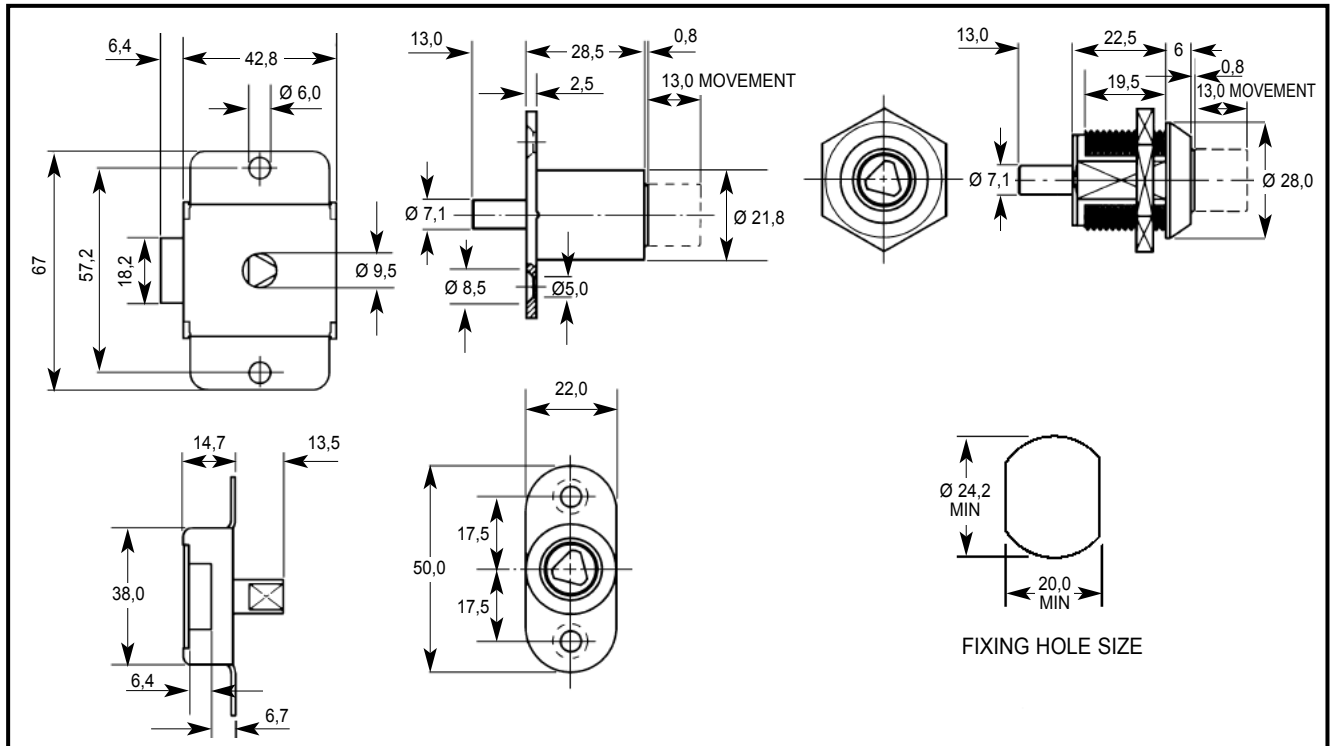

Budget Lock

5524

4282

4283

PRODUCT REFERENCE NUMBERS	STANDARD FINISH
5524-0100 SLAMLOCK	5524-0100 ZINC PLATE
4282-1400 PLUNGER LOCK	4282-1400 BRIGHT CHROME
4283-1400 PLUNGER LOCK	4283-1400 BRIGHT CHROME

STANDARD 8mm TRI-HEAD - 7mm AVAILABLE ON REQUEST