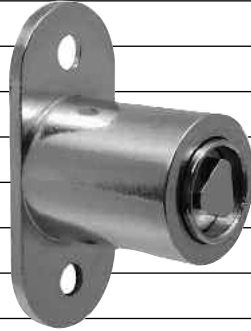

Budget Lock

5524

4282

4283

PRODUCT REFERENCE NUMBERS	STANDARD FINISH
5524-0100 SLAMLOCK	5524-0100 ZINC PLATE
4282-1400 PLUNGER LOCK	4282-1400 BRIGHT CHROME
4283-1400 PLUNGER LOCK	4283-1400 BRIGHT CHROME

STANDARD 8mm TRI-HEAD - 7mm AVAILABLE ON REQUEST

4282 - ROSETTE SUPPLIED ON REQUEST, SEE SECTION 12

LOWE & FLETCHER LTD

MOORCROFT DRIVE, WEDNESBURY, WEST MIDLANDS, ENGLAND WS10 7DE.

TELEPHONE: 0121 505 0400. FAX: 0121 505 0420. E-MAIL: sales@lowe-and-fletcher.co.uk WEB SITE: www.lowe-and-fletcher.co.uk