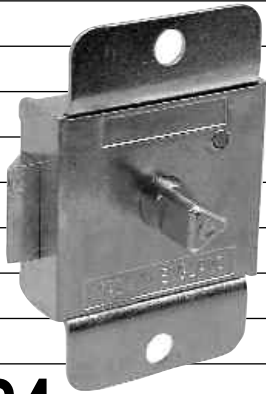

Budget Lock

5524

4282

4283

PRODUCT REFERENCE NUMBERS	STANDARD FINISH
5524-0100 SLAMLOCK	5524-0100 ZINC PLATE
4282-1400 PLUNGER LOCK	4282-1400 BRIGHT CHROME
4283-1400 PLUNGER LOCK	4283-1400 BRIGHT CHROME

STANDARD 8mm TRI-HEAD - 7mm AVAILABLE ON REQUEST

4282 - ROSETTE SUPPLIED ON REQUEST, SEE SECTION 12

LOWE & FLETCHER LTD

MOORCROFT DRIVE, WEDNESBURY, WEST MIDLANDS, ENGLAND WS10 7DE.

TELEPHONE: 0121 505 0400. FAX: 0121 505 0420. E-MAIL: sales@lowe-and-fletcher.co.uk WEB SITE: www.lowe-and-fletcher.co.uk