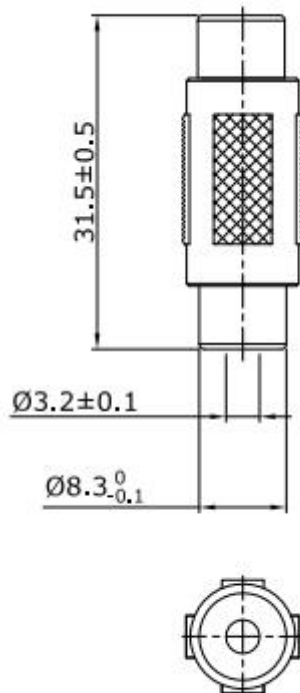

Connector

Specification:

Part Number: PSG08667
Description: Phono / RCA Coupler, Socket To Socket, Gold
Connector A: RCA / Phono Socket
Connector B: RCA / Phono Socket
Body Material: PVC
Plating: Gold Plated

Standards:

RoHS compliant

WIRING DIAGRAM