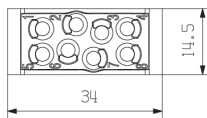

ModuPlug HDC MHE 8 FC

Weidmüller Interface GmbH & Co. KG
Klingenbergstraße 26
D-32758 Detmold
Germany
Fon: +49 5231 14-0
Fax: +49 5231 14-292083
www.weidmueller.com

Drawings