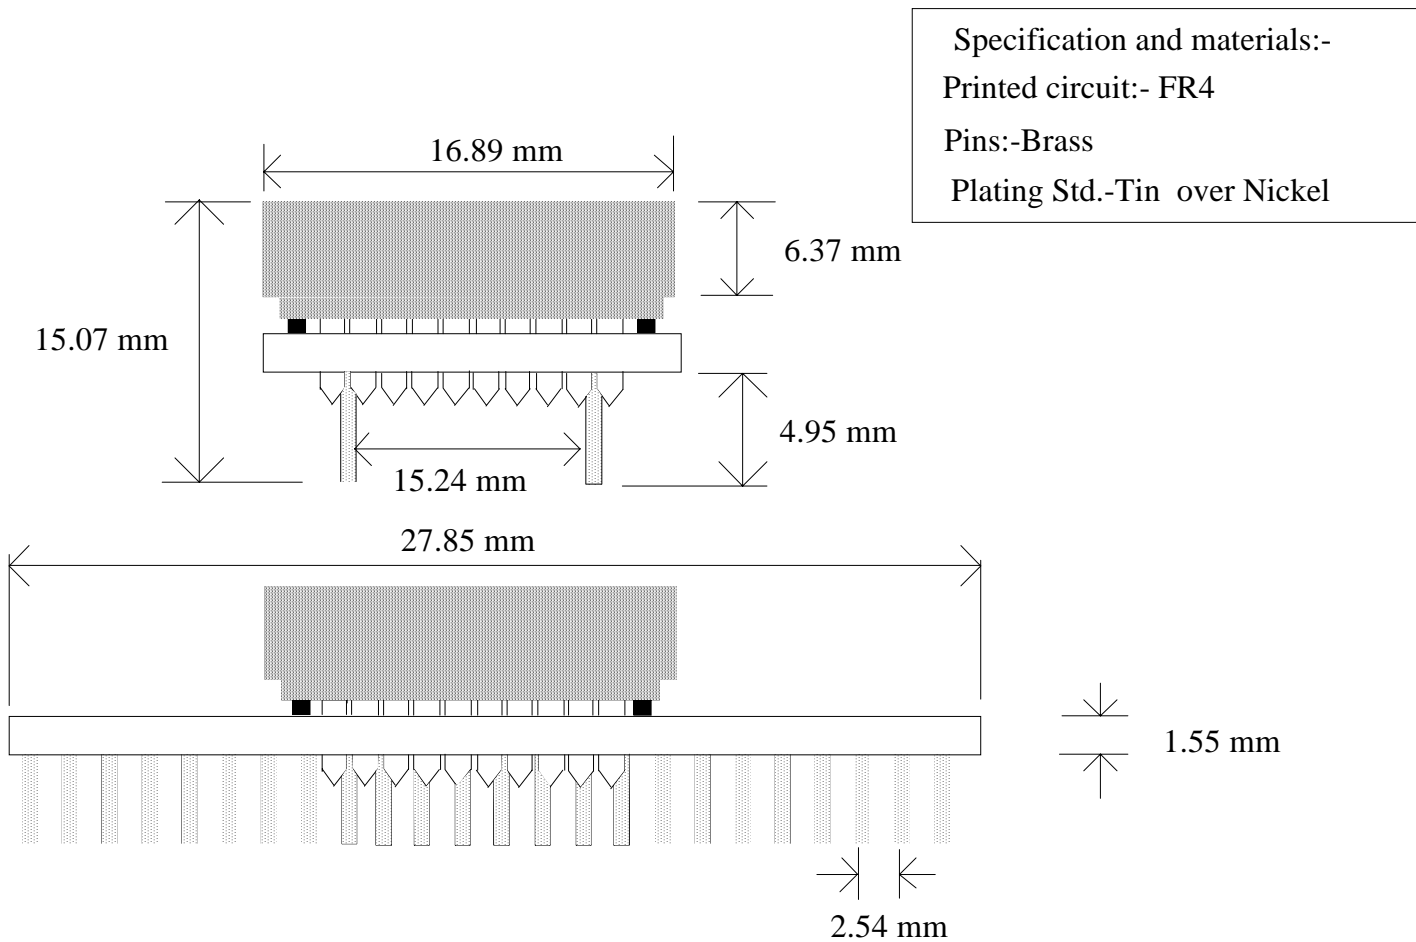

TITLE :

RS 229 5553 JEDC PLCC to PGA & DIP 84 PIN WA020127FSAJT

DIM.
AS SHOWN

TOL.

0 +/- 1
0.0 +/- 0.1
0.00 +/- 0.01
0.000 +/- 0.001

DWN. S D

DATE. 7/7/97

SCALE.
NTS