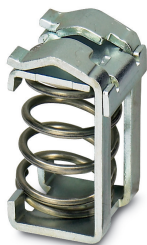

Shield connection clamp - SKS 8 - 3240210

Please be informed that the data shown in this PDF Document is generated from our Online Catalog. Please find the complete data in the user's documentation. Our General Terms of Use for Downloads are valid (<http://phoenixcontact.com/download>)

Shield connection terminal block, for applying the shield to busbars

Your advantages

- ✓ The SKS ... spring shield connection clamps are available for cable and conductor diameters of 3 to 20 mm
- ✓ According to the requirements of the directive and standards for electrical equipment in potentially explosive areas, as components, shield connections are not eligible for certification. As such, shield connection clamps can be used in the Ex area even without appropriate approval and marking.
- ✓ Three different mounting types supported: on NS 35 DIN rails, on busbars or directly on conductive mounting plates

Dimensions

Length	18 mm
Width	12.4 mm
Height	26 mm

Connection data

Connection method	Spring-cage connection
-------------------	------------------------

Shield connection clamp - SKS 8 - 3240210

Technical data