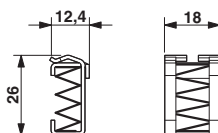

Dimensions

Length	18 mm
Width	12.4 mm
Height	26 mm

Connection data

Connection method	Spring-cage connection
-------------------	------------------------

Shield connection clamp - SKS 8 - 3240210

Technical data

Connection data

Conductor cross section AWG min.	12
Conductor cross section AWG max.	8

Environmental Product Compliance

China RoHS	Environmentally friendly use period: unlimited = EFUP-e
	No hazardous substances above threshold values

Drawings

Dimensional drawing

Classifications

eCl@ss

eCl@ss 10.0.1	27141150
eCl@ss 11.0	27141150
eCl@ss 4.0	27141100
eCl@ss 4.1	27141100
eCl@ss 5.0	27141100
eCl@ss 5.1	27141100
eCl@ss 6.0	27141100
eCl@ss 7.0	27141150
eCl@ss 9.0	27141150